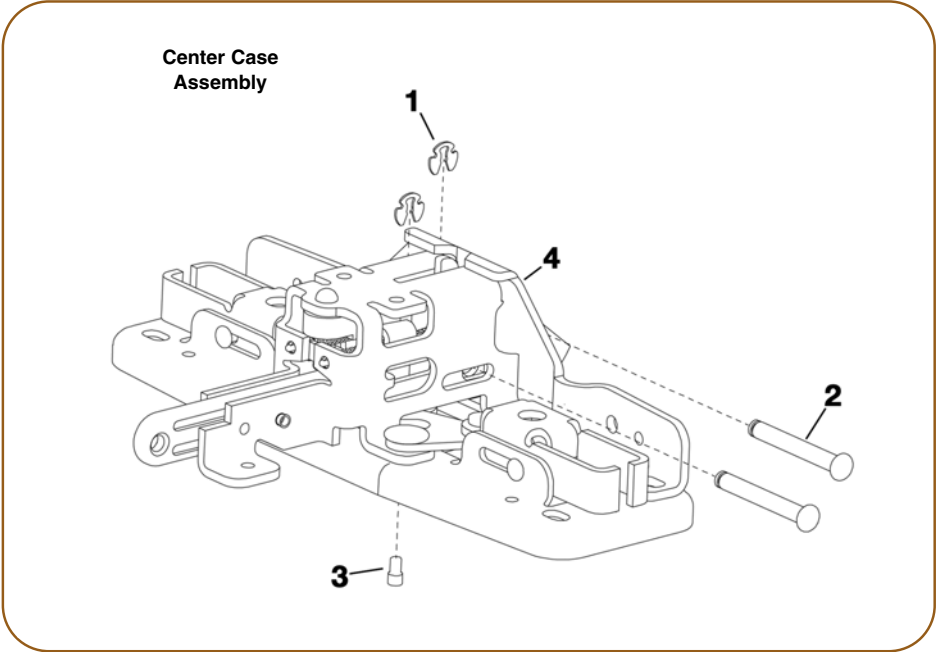

**98/99 Series
Rim Exit Devices**

BUY 11 GET 1 FREE!

98/99 Series Rim Exit Devices

VON DUPRIN®

BUY 11 GET 1 FREE!

98/99 Series Rim

Item No.	Description	ALCO Part No	Price Each	
	98/99 Series Mounting pkg (1-3/4 & 2-1/4)	AL-85971	\$1048.95	
1	227 Dog Key 5/32" Hex (Pkg of 10)	AL-85972-10	\$74.95	
	227 Dog Key 5/32" Hex (Pkg of 2)	AL-85972-02	\$21.95	
	Hex Dog shaft (Pkg of 2)	AL-85989	\$12.95	
2	Cylinder Mounting Pkg—10B Dark Bronze	AL-85990-10B	\$53.95	
	Cylinder Mounting Pkg—26D Satin Chrome	AL-85990-26D	\$53.95	
	Cylinder Mounting Pkg—US10 Satin Bronze	AL-85990-US10	\$53.95	
	Cylinder Mounting Pkg—US26 Bright Chrome	AL-85990-US26	\$61.95	
	Cylinder Mounting Pkg—US3 Bright Brass	AL-85990-US3	\$61.95	
3A	Cylinder collar	AL-85991	\$47.95	
3B	Cylinder locating washer—CD/SS	AL-85992	\$32.95	
3C	Cylinder Locknut	AL-85993	\$13.95	
4	CD Dogging Plug (Pkg of 2)	AL-85994	\$11.95	
5	CD Actuator Arm (Pkg of 2)	AL-85995	\$12.95	
6	98/99 Series Push Bar Retrofit Kit—3' Door—313 Dark Bronze*	AL-85973-313	\$219.95	
	98/99 Series Push Bar Retrofit Kit—3' Door—US26D Satin Chrome*	AL-85973-US26D	\$257.95	
7	98/99 Series End Cap Kit—313AN—Dark Bronze	AL-85981C-313	\$84.95	
	98/99 Series End Cap Kit—315AN—Anodized Black	AL-85981C-315	\$94.95	
	98/99 Series End Cap Kit—US10—Satin Bronze	AL-85981C-US10	\$104.95	
	98/99 Series End Cap Kit—US15—Satin Nickel	AL-85981C-US15	\$94.95	
	98/99 Series End Cap Kit—US26—Bright Chrome	AL-85981C-US26	\$94.95	
	98/99 Series End Cap Kit—US26D—Satin Chrome	AL-85981C-US26D	\$93.95	
	98/99 Series End Cap Kit—US28—Aluminum	AL-85981C-US28	\$84.95	
	98/99 Series End Cap Kit—US3—Bright Brass	AL-85981C-US3	\$94.95	
	98/99 Series End Cap Kit—US32D—Satin Stainless Steel	AL-85981C-US32D	\$104.95	
	98/99 Series End Cap Kit—US4—Satin Brass	AL-85981C-US4	\$94.95	
	7A	Impact Resistant End Cap Bracket	AL-85996	11.95
	7B	Cover Plate Anti-rattle Spring (Pkg of 10)	AL-85997	\$12.95
8	Device End Cap and C/Case Screw Pkg—26D—Satin Chrome	AL-85998-26D	\$12.95	
	Device End Cap and C/Case Screw Pkg—US10—Satin Bronze	AL-85998-US10	\$12.95	
	Device End Cap and C/Case Screw Pkg—US26—Bright Chrome	AL-85998-US26	\$12.95	
	Device End Cap and C/Case Screw Pkg—US3—Bright Brass	AL-85998-US3	\$12.95	
	Device End Cap and C/Case Screw Pkg—00—Unfinished	AL-85998-00	\$12.95	
9	99 Series Mechanism Case—3' Door—US28—Aluminum	AL-85999A-US28	\$152.95	
	99 Series Mechanism Case—3' Door—US10—Satin Bronze	AL-85999A-US10	\$189.95	
	99 Series Mechanism Case—3' Door—313—Dark Bronze	AL-85999A-313	\$152.95	
	99 Series Mechanism Case—4' Door—US28—Aluminum	AL-85999C-US28	\$215.95	
	99 Series Mechanism Case—4' Door—313—Dark Bronze	AL-85999C-313	\$215.95	
	98 Series Mechanism Case—4' Door—US28 Aluminum	AL-85999E-US28	\$280.95	
	98 Series Mechanism Case—4' Door—US3—Bright Brass	AL--85999E-US3	\$264.95	
	98 Series Mechanism Case—4' Door—US32D—Satin Stainless Steel	AL-85999E-US32D	\$264.95	
10	98/99 Series Control Link Pin and Ret. Ring	AL-85978	\$12.95	
10A	98/99 Series Control Link Pin (Pkg of 10)	AL-86017	\$13.95	
10B	Retaining Ring (Pkg of 10)	AL-85988	\$12.95	
11	#8-32 x 3/8" Baseplate Screw (Pkg of 10)	AL-85976	\$1.95	
12	Mechanism Case Bracket Screw (Pkg of 10)	AL-86000	\$10.95	
13	98/99 Rim Center Case Less Cover	AL-85974C	\$472.95	