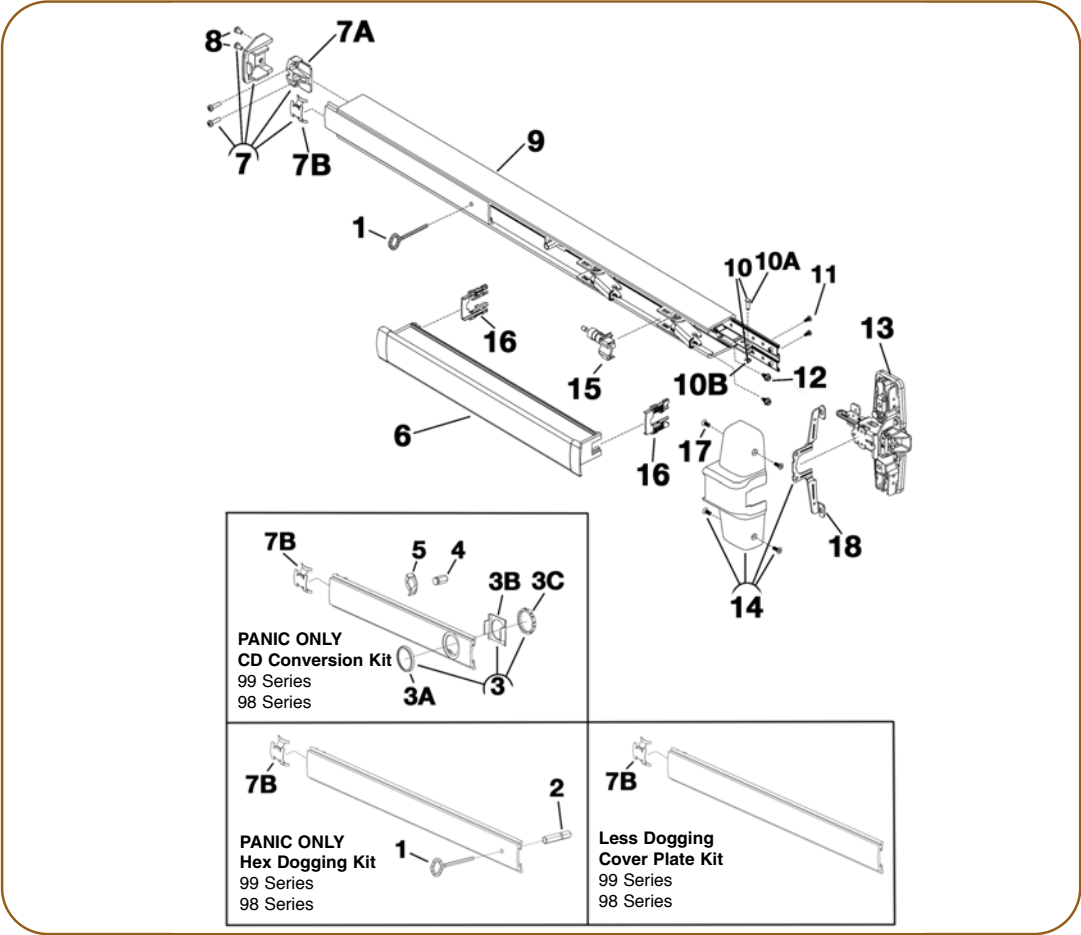

**98/99 Series
Rim Exit Devices**

BUY 11 GET 1 FREE!

98/99 Series Rim Exit Devices

VON DUPRIN®

BUY 11 GET 1 FREE!

98/99 Series Rim

Item No.	Description	ALCO Part No	Price Each	
	98/99 Series Mounting pkg (1-3/4 & 2-1/4)	AL-85971	\$1048.95	
1	227 Dog Key 5/32" Hex (Pkg of 10)	AL-85972-10	\$74.95	
	227 Dog Key 5/32" Hex (Pkg of 2)	AL-85972-02	\$21.95	
	Hex Dog shaft (Pkg of 2)	AL-85989	\$12.95	
2	Cylinder Mounting Pkg—10B Dark Bronze	AL-85990-10B	\$53.95	
	Cylinder Mounting Pkg—26D Satin Chrome	AL-85990-26D	\$53.95	
	Cylinder Mounting Pkg—US10 Satin Bronze	AL-85990-US10	\$53.95	
	Cylinder Mounting Pkg—US26 Bright Chrome	AL-85990-US26	\$61.95	
	Cylinder Mounting Pkg—US3 Bright Brass	AL-85990-US3	\$61.95	
3A	Cylinder collar	AL-85991	\$47.95	
3B	Cylinder locating washer—CD/SS	AL-85992	\$32.95	
3C	Cylinder Locknut	AL-85993	\$13.95	
4	CD Dogging Plug (Pkg of 2)	AL-85994	\$11.95	
5	CD Actuator Arm (Pkg of 2)	AL-85995	\$12.95	
6	98/99 Series Push Bar Retrofit Kit—3' Door—313 Dark Bronze*	AL-85973-313	\$219.95	
	98/99 Series Push Bar Retrofit Kit—3' Door—US26D Satin Chrome*	AL-85973-US26D	\$257.95	
7	98/99 Series End Cap Kit—313AN—Dark Bronze	AL-85981C-313	\$84.95	
	98/99 Series End Cap Kit—315AN—Anodized Black	AL-85981C-315	\$94.95	
	98/99 Series End Cap Kit—US10—Satin Bronze	AL-85981C-US10	\$104.95	
	98/99 Series End Cap Kit—US15—Satin Nickel	AL-85981C-US15	\$94.95	
	98/99 Series End Cap Kit—US26—Bright Chrome	AL-85981C-US26	\$94.95	
	98/99 Series End Cap Kit—US26D—Satin Chrome	AL-85981C-US26D	\$93.95	
	98/99 Series End Cap Kit—US28—Aluminum	AL-85981C-US28	\$84.95	
	98/99 Series End Cap Kit—US3—Bright Brass	AL-85981C-US3	\$94.95	
	98/99 Series End Cap Kit—US32D—Satin Stainless Steel	AL-85981C-US32D	\$104.95	
	98/99 Series End Cap Kit—US4—Satin Brass	AL-85981C-US4	\$94.95	
	7A	Impact Resistant End Cap Bracket	AL-85996	11.95
	7B	Cover Plate Anti-rattle Spring (Pkg of 10)	AL-85997	\$12.95
8	Device End Cap and C/Case Screw Pkg—26D—Satin Chrome	AL-85998-26D	\$12.95	
	Device End Cap and C/Case Screw Pkg—US10—Satin Bronze	AL-85998-US10	\$12.95	
	Device End Cap and C/Case Screw Pkg—US26—Bright Chrome	AL-85998-US26	\$12.95	
	Device End Cap and C/Case Screw Pkg—US3—Bright Brass	AL-85998-US3	\$12.95	
	Device End Cap and C/Case Screw Pkg—00—Unfinished	AL-85998-00	\$12.95	
9	99 Series Mechanism Case—3' Door—US28—Aluminum	AL-85999A-US28	\$152.95	
	99 Series Mechanism Case—3' Door—US10—Satin Bronze	AL-85999A-US10	\$189.95	
	99 Series Mechanism Case—3' Door—313—Dark Bronze	AL-85999A-313	\$152.95	
	99 Series Mechanism Case—4' Door—US28—Aluminum	AL-85999C-US28	\$215.95	
	99 Series Mechanism Case—4' Door—313—Dark Bronze	AL-85999C-313	\$215.95	
	98 Series Mechanism Case—4' Door—US28 Aluminum	AL-85999E-US28	\$280.95	
	98 Series Mechanism Case—4' Door—US3—Bright Brass	AL--85999E-US3	\$264.95	
	98 Series Mechanism Case—4' Door—US32D—Satin Stainless Steel	AL-85999E-US32D	\$264.95	
10	98/99 Series Control Link Pin and Ret. Ring	AL-85978	\$12.95	
10A	98/99 Series Control Link Pin (Pkg of 10)	AL-86017	\$13.95	
10B	Retaining Ring (Pkg of 10)	AL-85988	\$12.95	
11	#8-32 x 3/8" Baseplate Screw (Pkg of 10)	AL-85976	\$1.95	
12	Mechanism Case Bracket Screw (Pkg of 10)	AL-86000	\$10.95	
13	98/99 Rim Center Case Less Cover	AL-85974C	\$472.95	