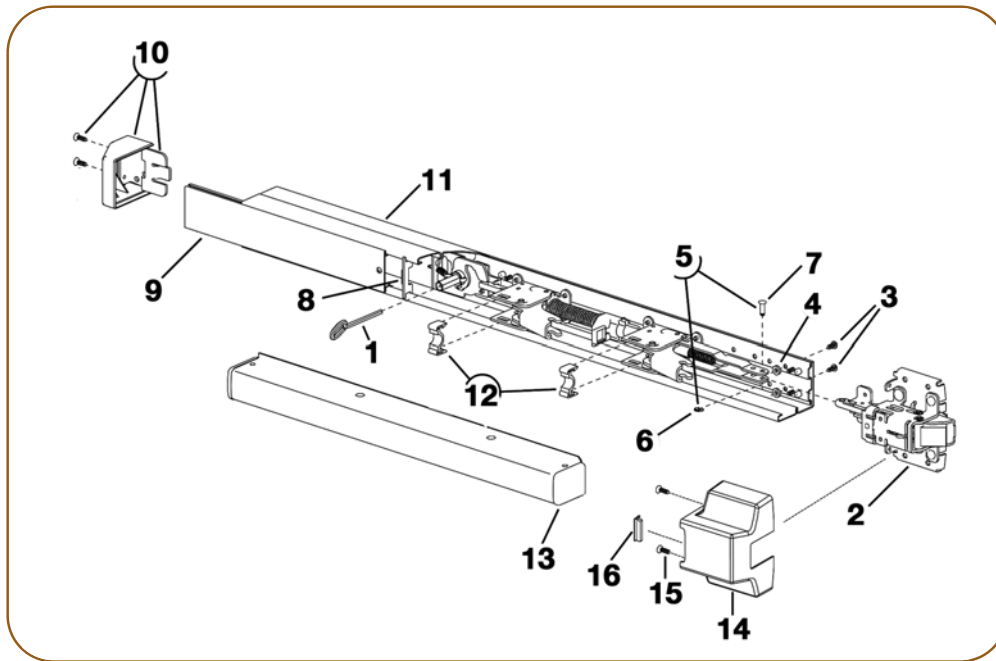

22 Series Rim Exit Device

BUY 11 GET 1 FREE!

22 Series Rim

Item No.	Description	ALCO Part No	Price Each	
	22 Series Mounting Pkg. (1-3/4 & 2-1/4)	AL-85971	\$1048.95	
1	227 Dog Key 5/32" Hex (Pkg of 2)	AL-85972-02	\$21.95	Pk..
	227 Dog Key 5/32" Hex (Pkg of 10)	AL-85972-10	\$74.95	Pk.
2	22 Rim Center Case Less Cover	AL-85974A	\$308.95	
3	Baseplate Screw (Pkg of 10)	AL-85976	\$11.95	Pk.
4	3/8" x 3/16" x 3/32" Washer	AL-85977	\$12.95	
5	22 Series Control Link and Pin Ret Ring	AL-85978	\$12.95	
6	Retaining Ring (Pkg of 10)	AL-85988	\$12.95	Pk.
7	Control Link Pin (Pkg of 10)	AL-86017	\$15.95	
8	Cover Plate Bearing Insert	AL-85979	\$12.95	Pk.
9	22/2227 Cover Plate—3' Door—313—Dark Bronze	AL-85980A-313	\$55.95	Pk.
	22/2227 Cover Plate—3' Door—US28—Aluminum	AL-85980A-US28	\$55.95	
	22/2227 Cover Plate—4' Door—313—Dark Bronze	AL-85980C-313	\$55.95	
	22/2227 Cover Plate—4' Door—US28—Aluminum	AL-85980C-US28	\$55.95	
10	22 Series End Cap Kit	AL-85981A	\$19.95	
11	22 Mechanism Case—3' Door—SP28—Sprayed Aluminum	AL-85982A-SP28	\$197.95	
	22 Mechanism Case—4' Door—SP28—Sprayed Aluminum	AL-85982C-SP28	\$208.95	
12	Bearing Strip (Pkg of 2)	AL-86018	\$14.95	Pk.
13	22 Push Bar End Cap	AL-85984	\$10.95	
14	22/22-F Center Case Cover—3' Door—313—Dark Bronze	AL-85985-313	\$57.95	
	22/22-F Center Case Cover—3' Door—US28—Aluminum	AL-85985-US28	\$57.95	
15	22 Series Center Case Cover Screw (Pkg of 4)	AL-85986A	\$10.95	Pk.
16	Touch Bar Cover Bearing Insert (1Pc)	AL-85983	\$12.95	1Pc