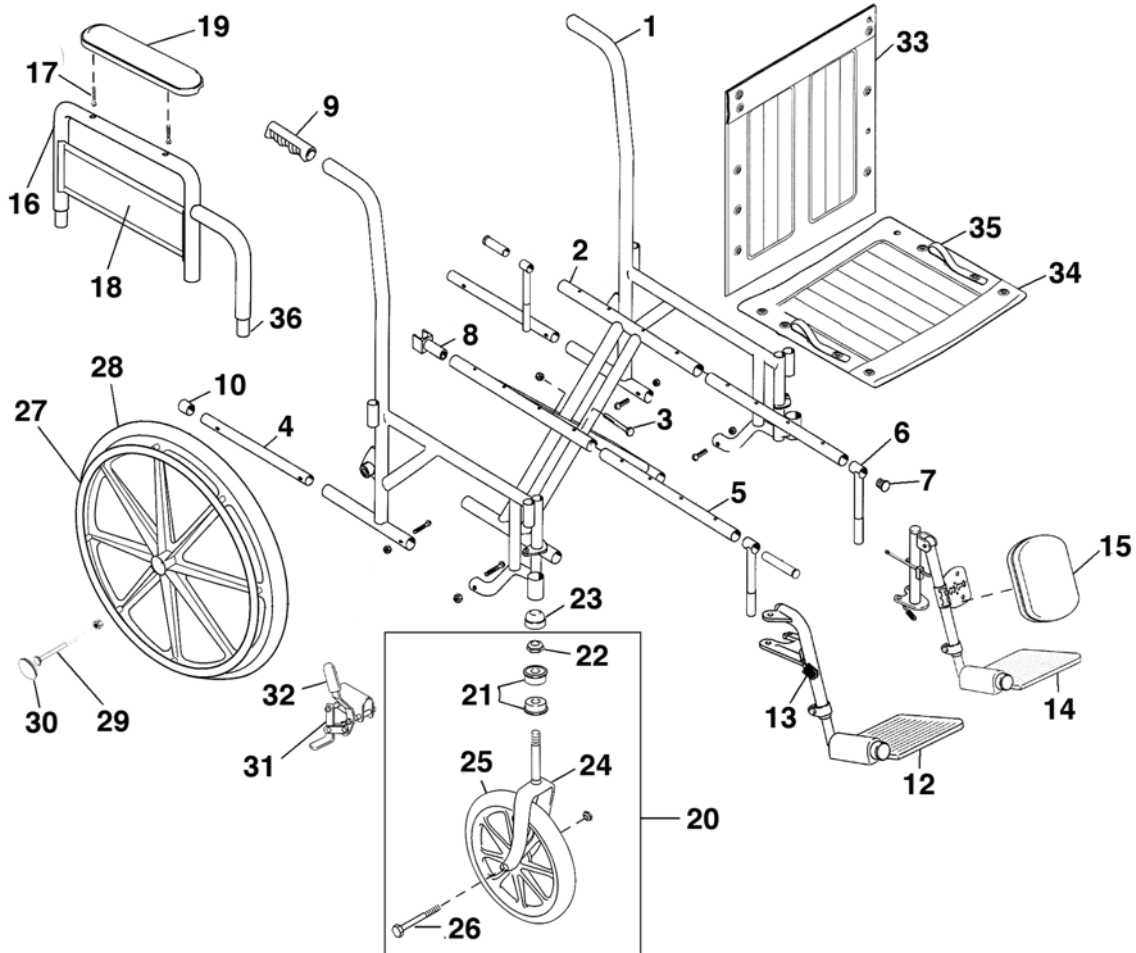

## When Ordering, Specify Left (L) or Right (R)—Sitting in Chair

Fig.	Description	ALCO Part No.	Price Each		Fig.	Description	ALCO Part No.	Price Each		Fig.	Description	ALCO Part No.	Price Each	
1	Sideframe, 24" Wide (Pair)*	AL-65986	Call	Pr.	14	Legrest Assembly (Pair)	AL-64417BK*	\$114.95	Pr.	24	Steel Fork	AL-2279	\$16.95	
	Crossbrace, 20" Wide (Pair)*	AL-65987	Call	Pr.	15	Legrest Panel, Black Base (Pr.)	AL-66068BK	\$24.95	Pr.		Caster Wheels 8" x 1", Solid Black	AL-305MB	\$16.95	
2	Crossbrace, 22" Wide (Pair)*	AL-65988	Call	Pr.		Detach Fixed Height Arm Assy				25	Caster Wheels 8" x 1", Grey Tread			
	Crossbrace, 24" Wide (Pair)*	AL-65989	Call	Pr.	16	Full, Black Padded Armpads (Chrome)** (Pair)	AL-70042	\$59.95	Pr.		Black Hub (includes Fig #29)	AL-79660	\$29.00	
3	Crossbrace Bolt w/Nut	AL-45910	\$4.95			Desk, Black Padded Armpads (Chrome)** (Pair)	AL-70045	\$59.95	Pr.	26	Axle with Locknut	AL-2237	\$2.95	
4	Bottom Inner Rail Kit	AL-45911	\$28.95			Padded Arm Screw (10-32 x 1-1/4")	AL-45504	\$0.39		27	Wheel BLK (Integral Handrim)	AL-78472	\$69.00	
5	Front Inner Top Rail, 20"W & 22"W**	AL-45918	\$23.95		17	Padded Arm Screw (10-24 x 1-1/4")	AL-67099	\$0.49		28	Tire (snap on) Flat Base 24"	AL-50156A	\$19.95	
6	Slide, Telescoping 20, 22, and 24"W** (Pair)	AL-49967	\$17.00	Pr.	18	Side Panel Det. Desk Length	AL-155	\$16.95		29	Axle 5/8" x 5"	AL-696	\$5.95	
7	Plug (Grey)	AL-231	\$0.95			Side Panel Det. Full Length	AL-158	\$16.95	Pr.	N/S	Bearing for 24" wheel	AL-264	\$3.95	
	Plug (Black)	AL-231B	\$0.95		19	Armpad, Upholstery Full Length, Black Base	AL-135BK	\$11.95		N/S	Bearing 5/8 for Integral Handrim	AL-59705	\$9.95	
8	Seat Rail Guide, 20"W & 22"W	AL-184B	\$1.95			Desk Length, Black Base	AL-145BK	\$11.95		N/S	Bearing 7/16 for Integral Handrim	AL-59705A	\$7.95	
9	Grip, Black	AL-370B	\$1.95		20	Complete Assembly (Grey)	AL-126M	\$34.95		30	Hub Cap for 24" wheels Black	AL-241B	\$2.95	
10	Sleeve	AL-1741B	\$1.95			Complete Assembly (Black)	AL-126MB	\$34.95		31	Wheel Lock, Push to Lock RT	AL-347R	\$12.95	
12	Footrest Assembly (Pair)	AL-64426	\$59.00	Pr.	21	Caster Stem Bearing	AL-261	\$2.99		32	Wheel Lock, Push to Lock LF	AL-347L	\$12.95	
	Footrest Assy w/Heel Loop (Pair)	AL-58073	\$89.95	Pr.		Caster Stem Bearing, New Style, No Flange	AL-252	\$4.95			Rubber Tip, Wheel Lock, Black	AL-376B	\$1.45	
13	Release Assembly Left (includes hardware kit)	AL-461L	\$5.95		22	Nut, 1/2-20	AL-1374	\$0.95		33	20"W Back Upholstery	AL-54812	\$69.95	
	Release Assembly Right (includes hardware kit)	AL-461R	\$5.95			Caster Stem Dust Cap, Black	AL-78459	\$1.95			22"W Back Upholstery	AL-54813	\$79.95	
					23	Caster Stem Dust Cap, New Style, fits inside tube	AL-70120	\$4.95			24"W Back Upholstery	AL-54814	\$79.95	
											20"W Seat Upholstery	AL-54816	\$69.95	
											22"W Seat Upholstery	AL-54817	\$79.95	
											24"W Seat Upholstery (6-Hole)	AL-54818	\$79.95	
											35	Carrying Strap (specify color)	AL-2883	\$5.95
											36	Spring Lock	AL-45728	\$6.95