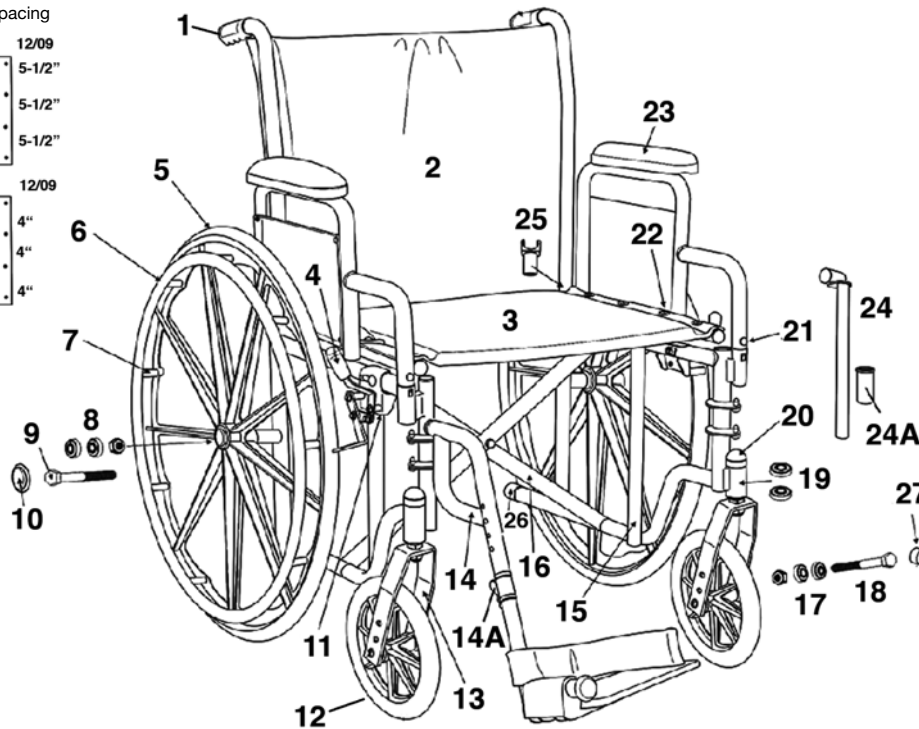

Silver Sport II Serial #8M Or 4S 16", 18", 20" Width (16" Depth)

Upholstery Spacing

11/09	12/09
5-3/8" Top	5-1/2"
5" Back	5-1/2"
4-5/8"	5-1/2"
11/09	12/09
3-5/8" Front	4"
3-5/8" Seat	4"
4-5/8"	4"

Legrest