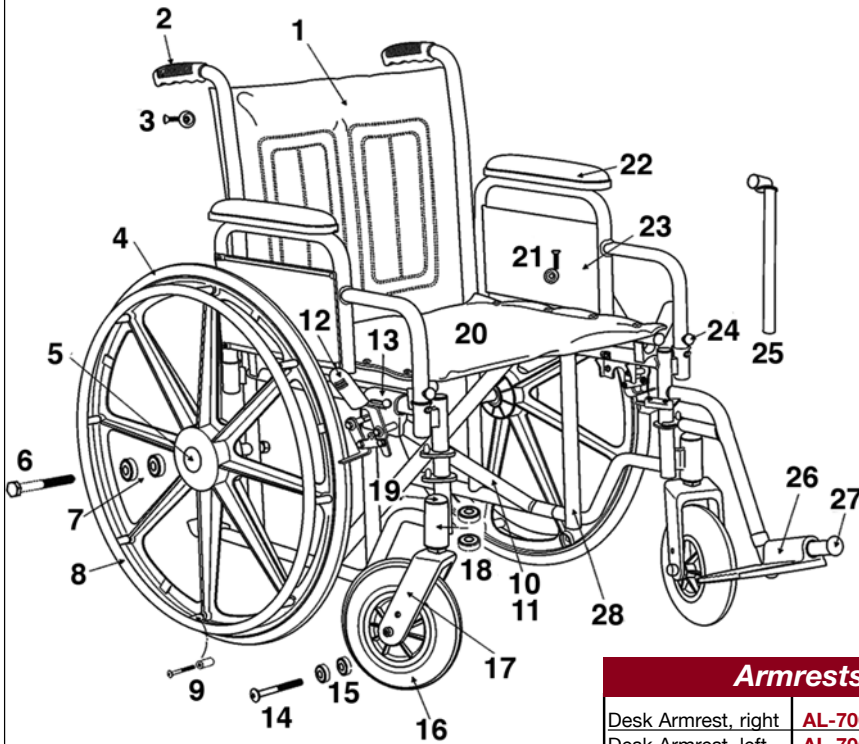

Sentra Heavy Duty 20", 22", 24" Width (18" Depth) Serial #1S, 4S, & 1Y

Footrest

Chrome/Black Footplate
AL-70043 \$39.00 Pr.
Black Plastic Footplate
AL-65463 \$39.00 Pr.

Legrest

#29
Complete Legrest
AL-70044 \$69.00 Pr.
Chrome Virtually
Indestructible
AL-83223 \$79.00 Pr.

Fig.	Description	ALCO Part No.	Price Each
16	Wheel	AL-70078	\$25.00
17	Fork	AL-70090-22	\$49.95
18	Fork Stem Bearing	AL-78457	\$3.95
19	Fork Stem Dust Cap	AL-70120	\$4.95
20	Seat Upholstery 20", 6-Hole	AL-67064A	\$39.95
	Seat Upholstery 22", 6-Hole	AL-67063A	\$39.95
	Seat Upholstery 24", 6-Hole	AL-67062A	\$39.95
	Seat Upholstery 20", 5-Hole	AL-67064	\$49.95
	Seat Upholstery 22", 5-Hole	AL-67063	\$39.95
	Seat Upholstery 24", 5-Hole	AL-67062	\$39.95
21	Seat Upholstery Screws	AL-67028	\$15.95
22	Arm Pad Desk	AL-145BK-A3	\$6.95
	Arm Pad Full	AL-135BK-A3	\$6.95
23	Arm Rest Panel Desk	AL-67034	\$15.95
24	Arm Rest Panel Full	AL-82392	\$18.95
25	Slide Tube	AL-67070	\$19.95
26	Footplate, Chrome	AL-64218	\$24.95
	Footplate, Black	AL-78478	\$14.95
27	Rubber Bumper	AL-70104	\$4.95
28	Side Frame Right (serial #Y)	AL-82393	Call
	Side Frame Right (serial #4S & 1S)	AL-82394	Call
	Frame Left Side (serial #Y)	AL-82395	Call
	Side Frame Left (serial #4S & 1S)	AL-82396	Call
29	Padded Calf Pad (Pair)	AL-66068BK-A3	\$24.95