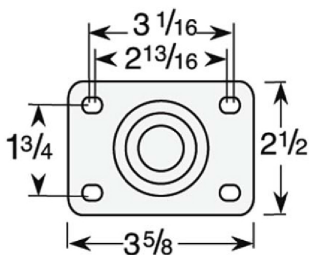

AL-91082 - Set of 4 - 2 Swivel/1 Total Lock/1 Directional Lock

AL-91080 - Set of 4 - 3 Swivel/1 Directional Lock

AL-93300 - Set of 4 - 2 Total Lock/2 Directional Lock

AL-92340 - Swivel Only

AL-92341 - Total Lock Only

AL-92342 - Directional Lock Only

Fits The Following Case Carts: