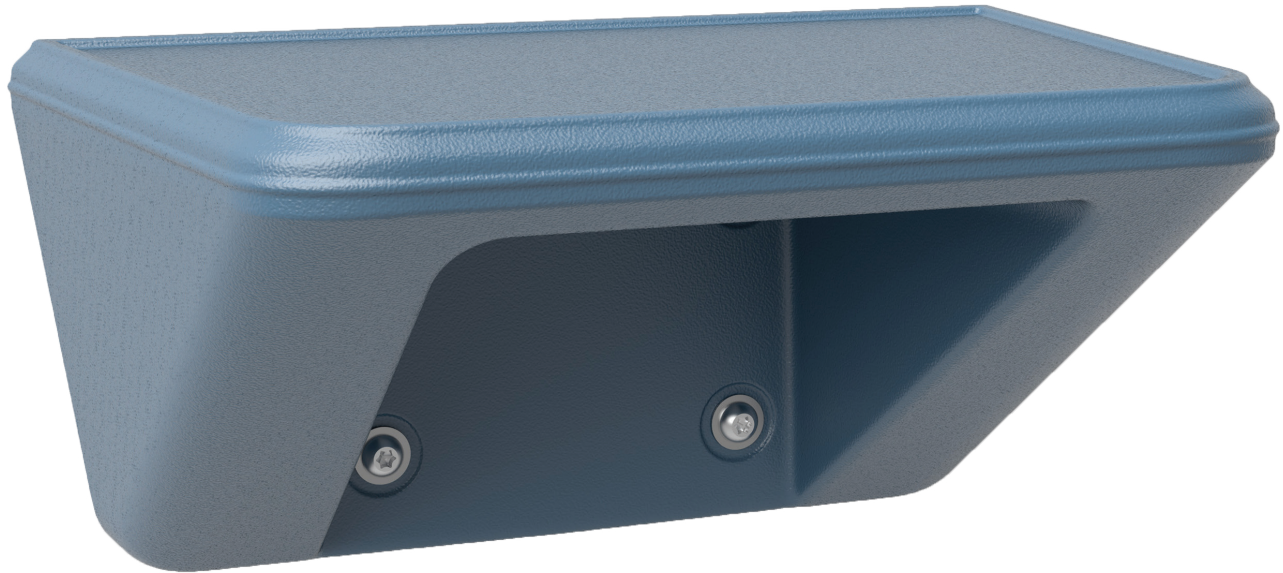

# The Endurance All Purpose Wall Mount Shelf

AL-89243-01

ITEM	DESCRIPTION
AL-89243-01BK	Black FR
AL-89243-01BLG	Blue Gray FR
AL-89243-01BR	Brown FR
AL-89243-01BU	Burgundy FR
AL-89243-01GR	Green FR
AL-89243-01GY	Grey FR
AL-89243-01SBL	Slate Blue FR
AL-89243-01SD	Sand FR

#### FEATURES:

- Molded in shelving for open storage of personal items.
- Durable, one piece, rotationally molded design for increased strength. Constructed of high impact “no break” polyethylene. No steel or wood components.
- Stain resistant.
- Bolt to the wall via concealed pilot holes with hardware of your choice.
- Easy to clean and maintain.
- Flame Retardant (passes Cal 133). Test reports available upon request.
- Manufactured to ISO Quality Standards in the USA.

Available in

Custom colors available upon request. Call for details.

**Ideal For Use In: Correctional Facilities, Behavioral/Mental Health Facilities & Law Enforcement/Security.**

## All Purpose Wall Mount Shelf/Step 2.0

**AL-89243-02**

**FEATURES:**

- Open storage for personal items.
- Durable, one piece, rotationally molded design for increased strength. Constructed of high impact “no break” polyethylene. No steel or wood components.
- Stain resistant.
- Bolt to the wall via concealed pilot holes with hardware of your choice.
- Easy to clean and maintain.
- Flame Retardant (passes Cal 133). Test reports available upon request.
- Manufactured to ISO Quality Standards in the USA. 