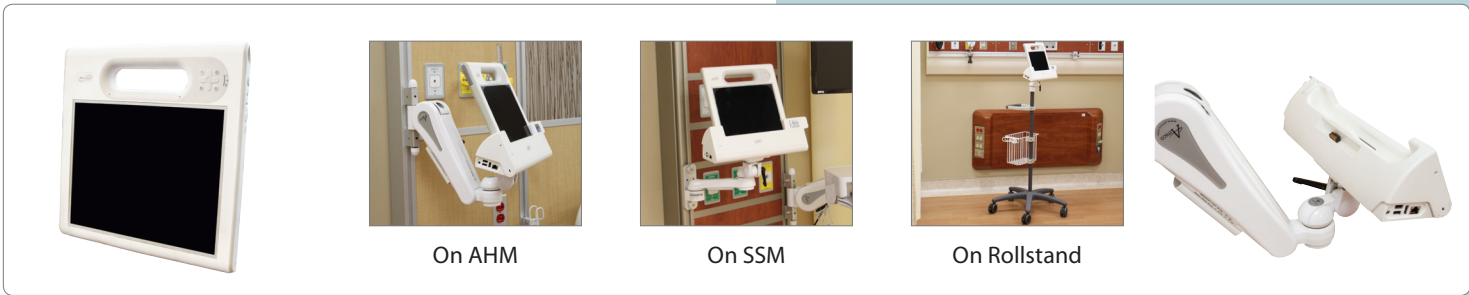

Computer Mounting

Heron™

Customized Tablet Mounting Solutions
AL-86039

ALCO
Sales & Service Co.

Features:

- Mounting customized to suit workflow
- Accommodates sit to stand positions
- Folds easily to wall
- Tilt and pan options
- Mobile and wall mounted
- Easy to clean surfaces
- Ships assembled
- All inclusive warranty

Mounting solutions available for:

iPad • Lenovo • Windows • Motion

It's no secret that tablet computers offer healthcare professionals on-the-go convenience. However, finding a safe place to set down these high-tech devices can often disrupt workflow and compromise security. Tablet mounting solutions provide a safe and convenient space to dock your tablet, allowing you to fully focus your attention on your patient's needs.

Tablet Mounting Options

iPad - Closed Protective Case

Lenovo - Dock Mounting

Motion - Dock Mounting

Windows Surface - Open For Easy Access

Windows Surface - Closed Protective Case

Custom Tablet Mounting Options

- Anti-microbial comfort wrist rest
- Virox friendly

Mouse Pad

- Wipeable and self-adhering
- Non-reflective surface ideal for optical mice

Mouse Holder

- Neatly stores mouse when not in use

Power Supply Mounts