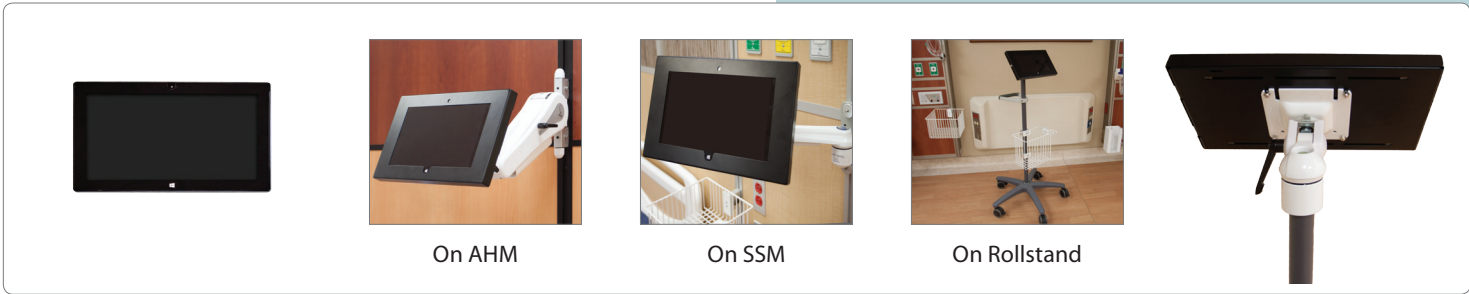

Computer Mounting

Heron™

Customized Tablet Mounting Solutions
AL-86039

ALCO
Sales & Service Co.

Features:

- Mounting customized to suit workflow
- Accommodates sit to stand positions
- Folds easily to wall
- Tilt and pan options
- Mobile and wall mounted
- Easy to clean surfaces
- Ships assembled
- All inclusive warranty

Mounting solutions available for:

iPad • Lenovo • Windows • Motion

It's no secret that tablet computers offer healthcare professionals on-the-go convenience. However, finding a safe place to set down these high-tech devices can often disrupt workflow and compromise security. Tablet mounting solutions provide a safe and convenient space to dock your tablet, allowing you to fully focus your attention on your patient's needs.

Tablet Mounting Options

iPad - Closed Protective Case

Lenovo - Dock Mounting

Motion - Dock Mounting

Windows Surface - Open For Easy Access

Windows Surface - Closed Protective Case

Custom Tablet Mounting Options