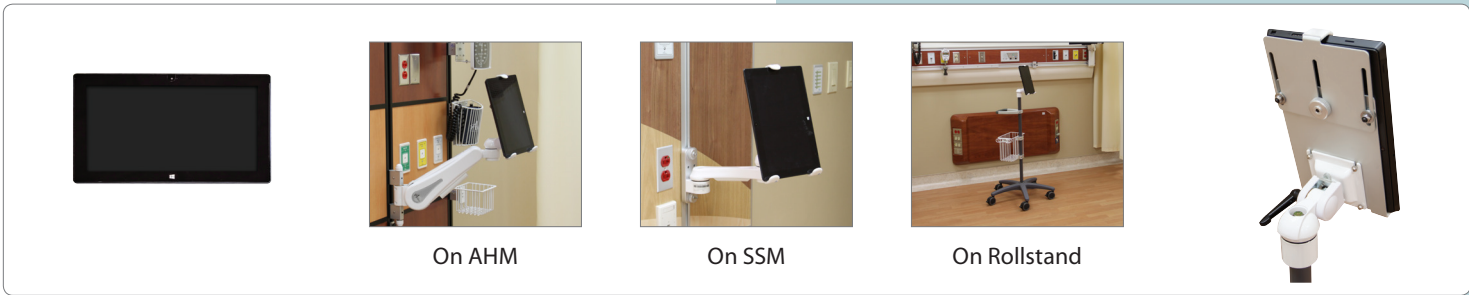

Computer Mounting

Heron™

Customized Tablet Mounting Solutions
AL-86039

ALCO
Sales & Service Co.

Features:

- Mounting customized to suit workflow
- Accommodates sit to stand positions
- Folds easily to wall
- Tilt and pan options
- Mobile and wall mounted
- Easy to clean surfaces
- Ships assembled
- All inclusive warranty

Mounting solutions available for:

iPad • Lenovo • Windows • Motion

It's no secret that tablet computers offer healthcare professionals on-the-go convenience. However, finding a safe place to set down these high-tech devices can often disrupt workflow and compromise security. Tablet mounting solutions provide a safe and convenient space to dock your tablet, allowing you to fully focus your attention on your patient's needs.

Tablet Mounting Options

iPad - Closed Protective Case

Lenovo - Dock Mounting

Motion - Dock Mounting

Windows Surface - Open For Easy Access

Windows Surface - Closed Protective Case

Custom Tablet Mounting Options