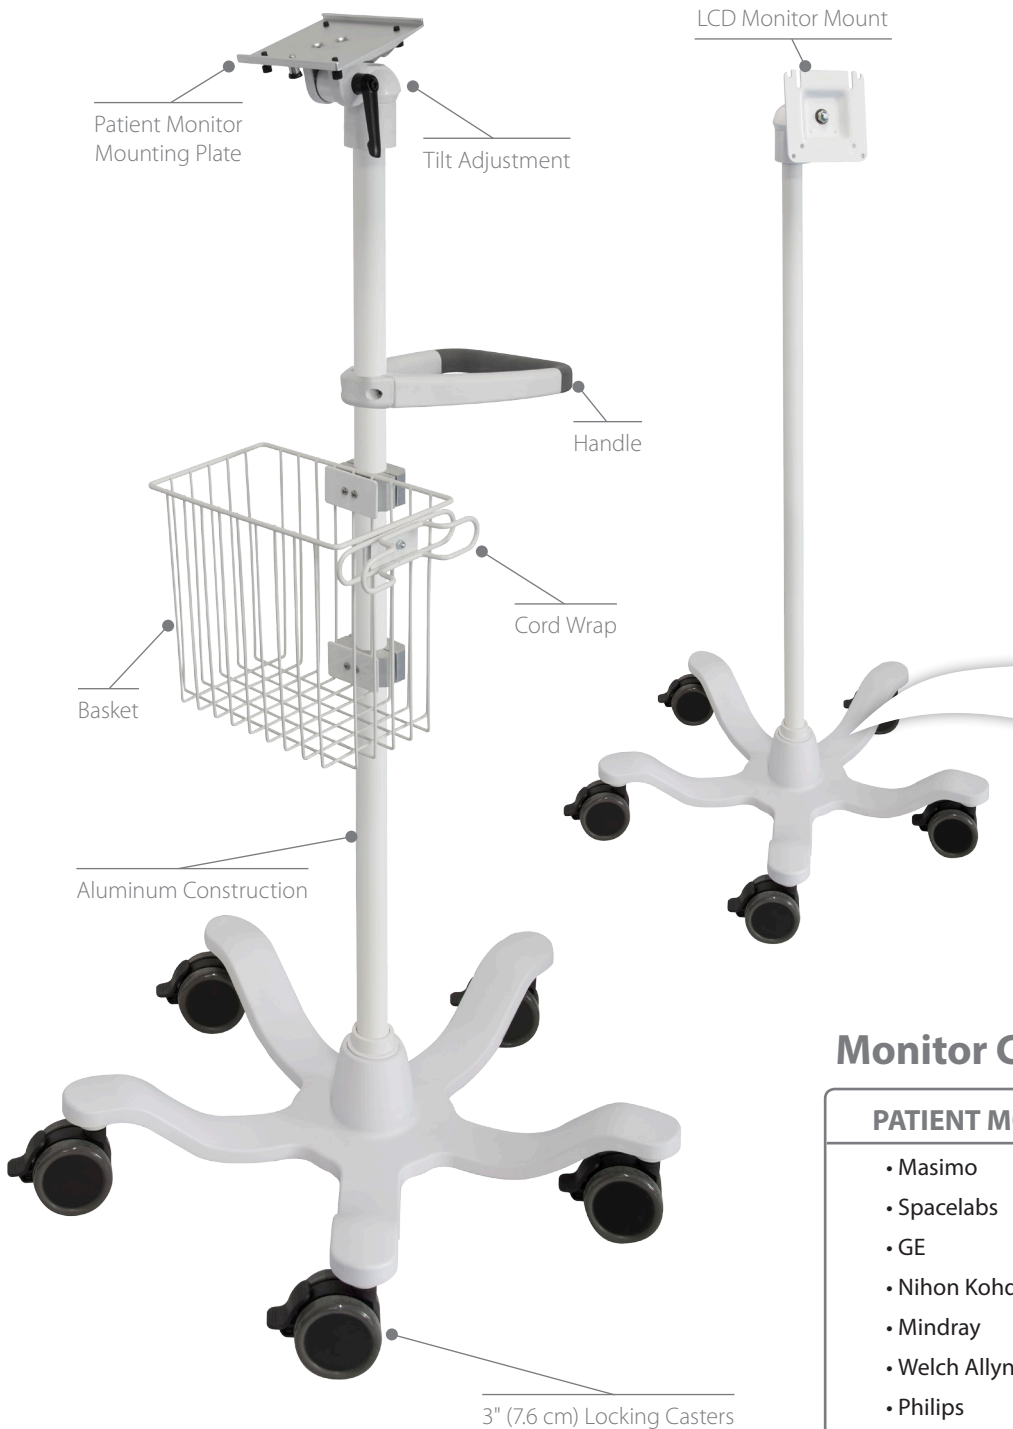

# Monitor Roll Stand

**ALCO**<sup>®</sup>  
Sales & Service Co.

## Features:

- Cord wrap, basket and handle included in package models
- Compatibility with Welch Allyn, GE and Philips mounts
- Variety of accessories available

## Specifications:

- Up to 35 lbs (15.8 kg) load capacity based on model
- Overall height 42" (106.7 cm)
- 3" (7.6 cm) locking casters
- Sturdy 24" base (61 cm)

Counterweights are available.

# Roll Stand Accessories

Tablet / Laptop **Mount**

- Adjusts to fit most tablet/laptop PCs

Cord **Wrap**

- Conveniently organizes cords

Soft Grip **Handle**

- Easy grab handle

Power **Bar**