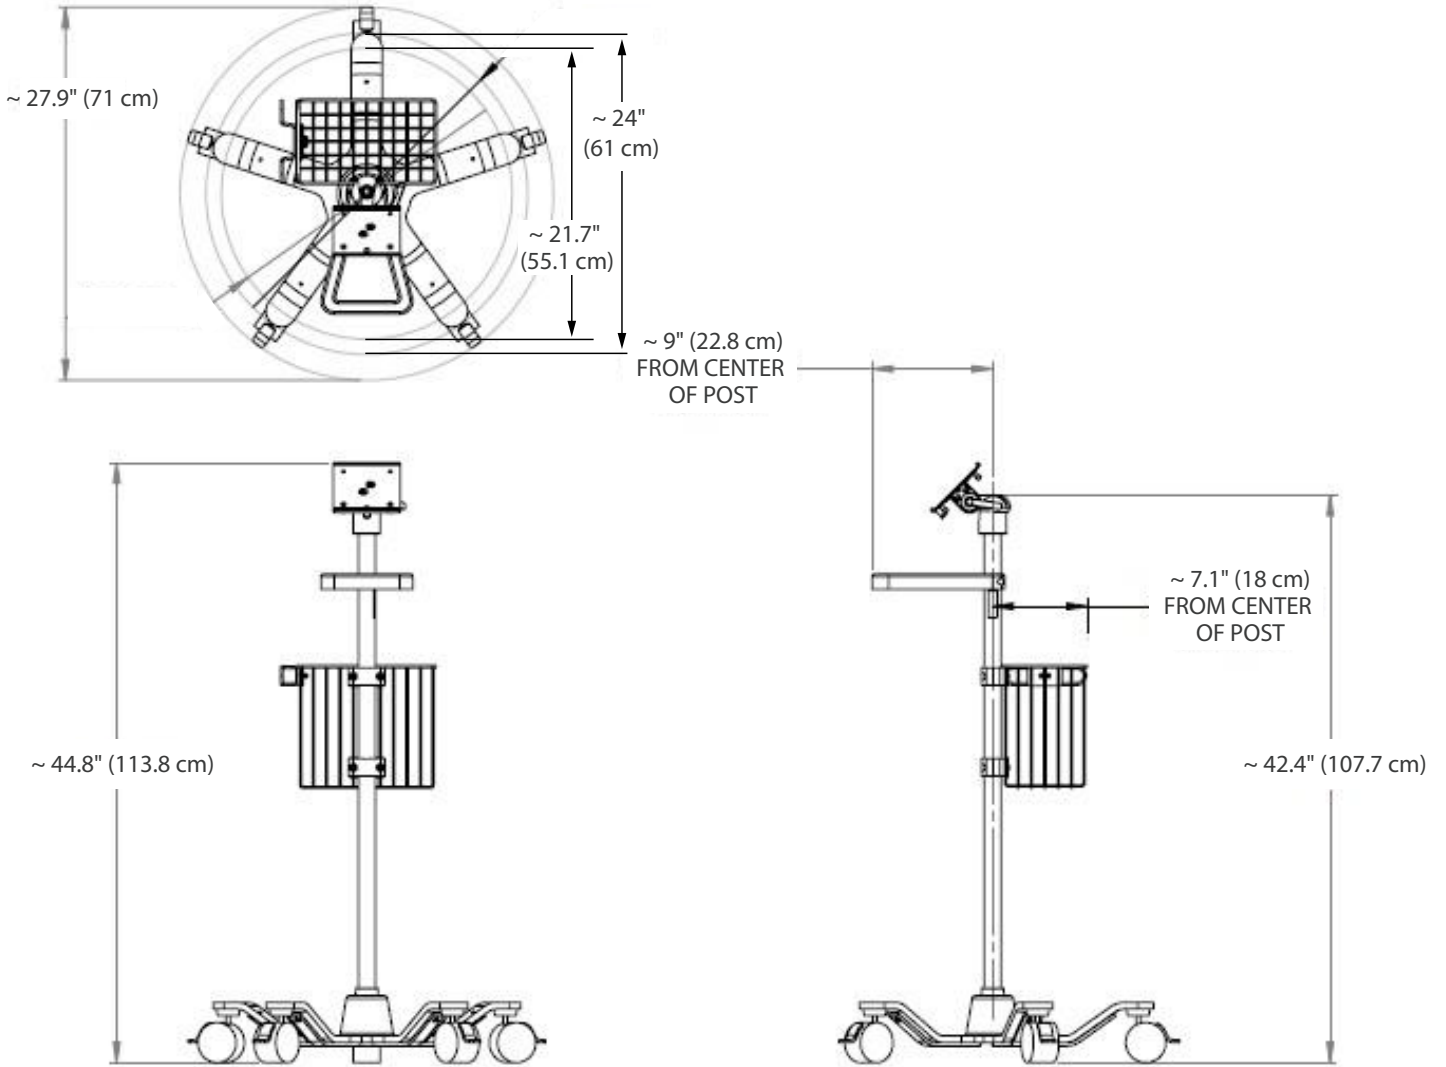

## Specifications:

- Up to 35 lbs (15.8 kg) load capacity based on model
- Overall height 42" (106.7 cm)
- 3" (7.6 cm) locking casters
- Sturdy 24" base (61 cm)

Counterweights are available.

## Technical Drawings