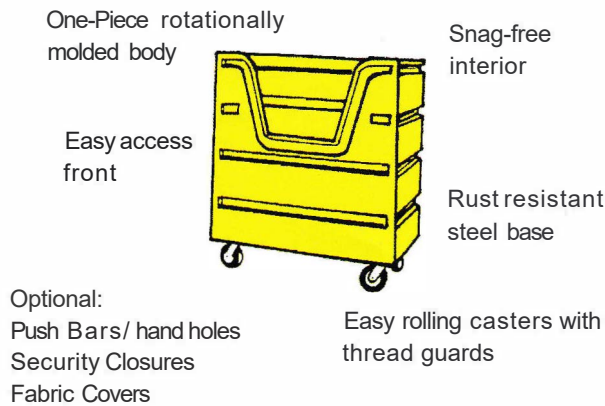

Part#	Bu.	Cu. Ft.	Outside Dimensions		Depth (inside)	Overall Height	Caster size	Weight
			Length	Width				
AL-84531-30	30	38	48	29	49	56	6	140
AL-84531-29	24	30	42	28	51	59	6	125
AL-84531-38	38	40	42	28	68	75	6	170
AL-84531-39	39	48	48	29	60	67	6	160
AL-84531-47	47	60	48	36	60	67	6	190
Call	38	40	50	26	55	62	6	140
Call	50	66	60	29	67	74	6	200

Brochure is for general information purposes only - Specifications subject to change without notice

ALCO Sales & Service Co.
6851 High Grove Blvd.,
Burr Ridge, IL 60527
USA

info@alcosales.com | 800.323.4282 | www.alcosales.com