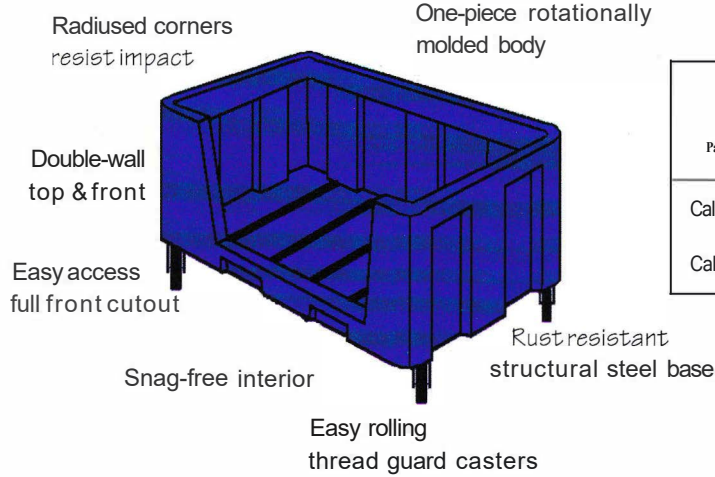

AL-84531 & AL-84532

TOP QUALITY  
BIG BULK HANDLING TRUCKS

---

"As **BIG** as they come..."

*move MORE in the Right Direction with Dandux*

# When a normal bulk truck just won't carry the load ... BIG BULK Handling Trucks

Part#	Bu.	Cu. Ft.	Outside Dimensions		Depth (inside)	Overall Height	Caster size	Weight
			Length	Width				
Call	120	150	82	54	60	56	6	240
Call	64	80	72	32	60	59	6	200

Dimensions are approximate - rounded to full inch.  
Available standard in your choice of colors.  
Four all swivel casters standard - Six caster available  
Custom sizes or construction are available.  
Please inquire.

Options:  
Web-front enclosure for maximizing effective volume.  
Fabric covers; Tow Plates, Push Bars, Handholes