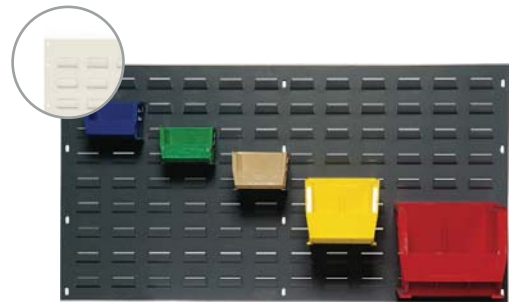

Ultra Hanging Louvered Panels

Ultra bins will hang on louvered panels in a wide range of configurations designed to meet all application needs. Use the system best suited to your needs with your choice of Ultra Bins. Systems are formed from heavy-duty 16 gauge cold rolled steel and have a Gray or Oyster White powder coat finish which ensures years of heavy-duty use. Louvered panels may be mounted on any suitable wall surface. Fasten securely to assure adequate load bearing.

AL#	DIMENSIONS L" x H"	CTN QTY	CTN WGT
Gray Wall Mounted Louvered Panels			
AL-83492GY	18" x 19" Gray Louvered Panel	1	6 lbs
AL-83493GY	18" x 61" Gray Louvered Panel	1	21 lbs
AL-83494	27" x 21" Gray Louvered Panel	1	11 lbs
AL-83495	36" x 12" Gray Louvered Panel	1	8 lbs
AL-83496GY	36" x 19" Gray Louvered Panel	1	13 lbs
AL-83497GY	36" x 61" Gray Louvered Panel	1	40 lbs
AL-83498	48" x 19" Gray Louvered Panel	1	18 lbs
AL-83499GY	48" x 61" Gray Louvered Panel	1	60 lbs
Oyster White Wall Mounted Louvered Panels			
AL-83492W	18" x 19" Oyster White Louvered Panel	1	6 lbs
AL-83493W	18" x 61" Oyster White Louvered Panel	1	21 lbs
AL-83496W	36" x 19" Oyster White Louvered Panel	1	13 lbs
AL-83497W	36" x 61" Oyster White Louvered Panel	1	40 lbs
AL-83499W	48" x 61" Oyster White Louvered Panel	1	60 lbs

AL-83492GY
18"L x 19"H
Accepts all sizes of Ultra Bins.
175 lb. load capacity.
(Bins sold separately)

AL-83496GY
36"L x 19"H
Accepts all sizes of Ultra Bins.
175 lb. load capacity.
(Bins sold separately)

GRAY OR OYSTER WHITE COLOR

AL-83495
36"L x 12"H
Accepts all sizes of Ultra Bins.
175 lb. load capacity.
(Bins sold separately)

AL-83498
48"L x 19"H
Accepts all sizes of Ultra Bins.
250 lb. load capacity.
(Bins sold separately)