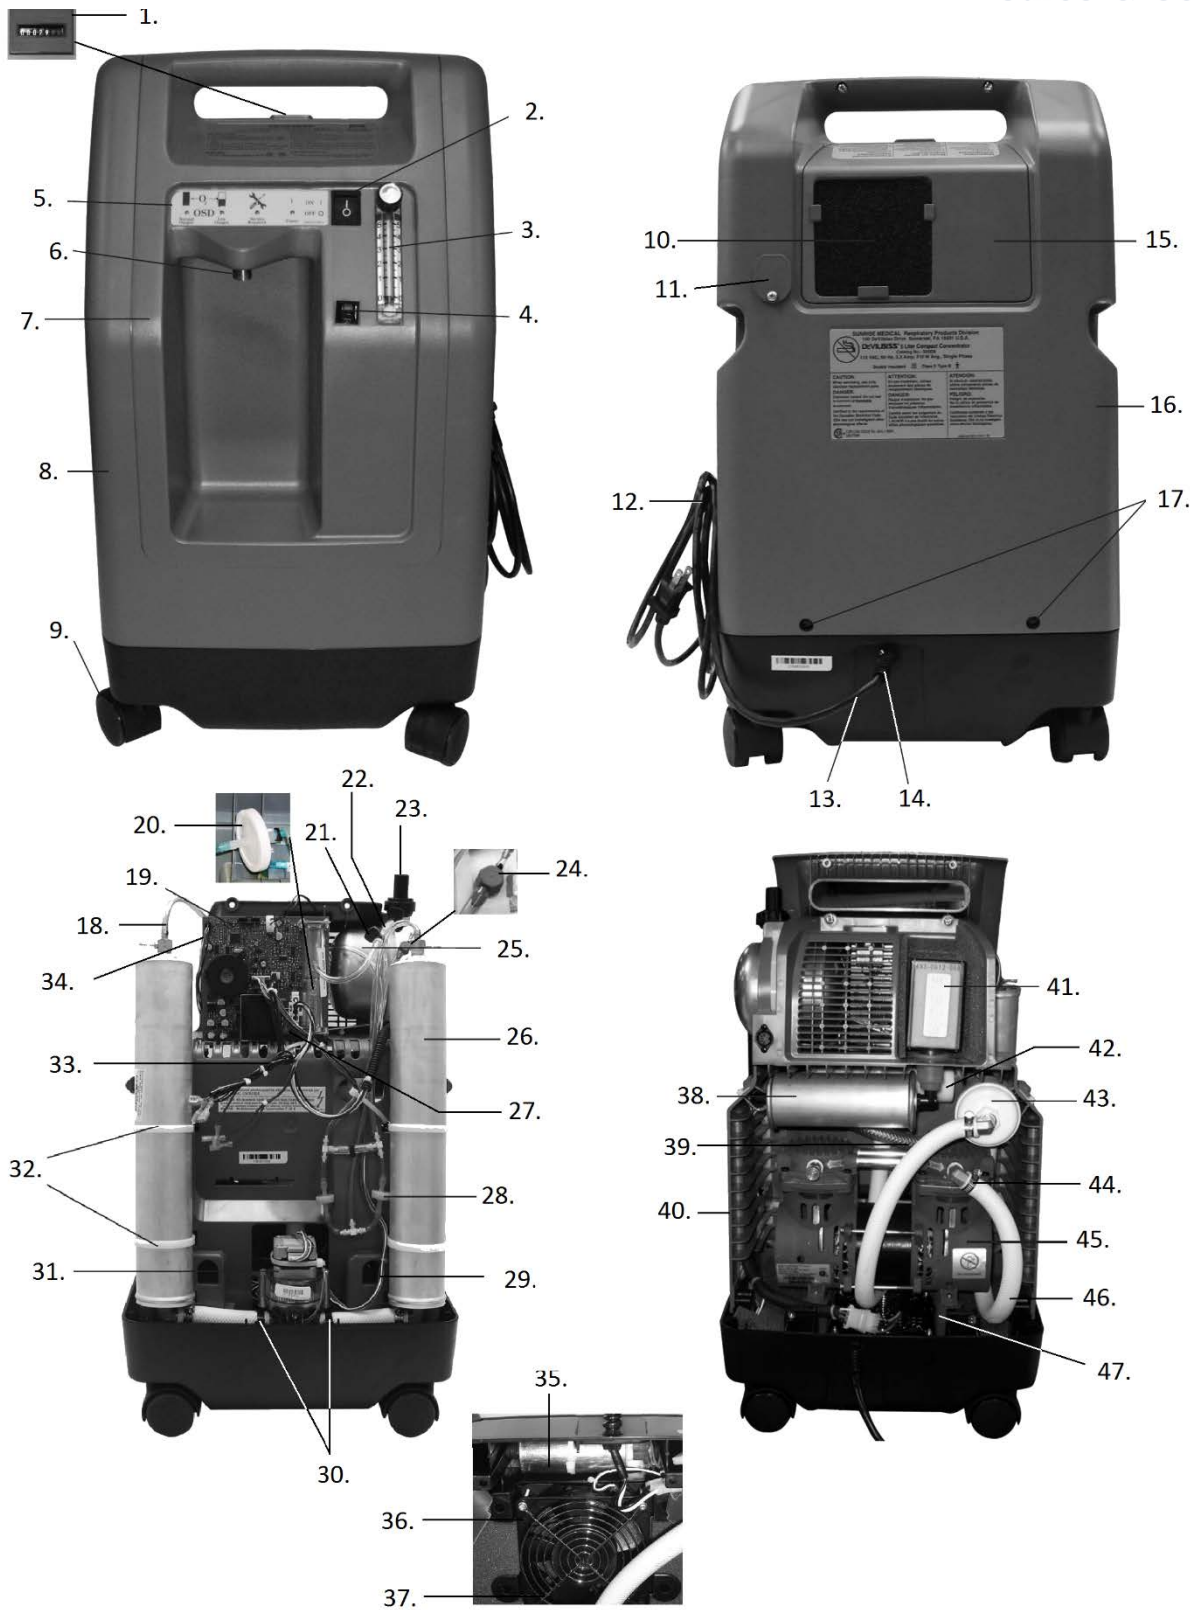

## Parts for the AL-82886

<b>Diagram Number</b>	<b>Part Description</b>	<b>Diagram Number</b>	<b>Part Description</b>
1	HOUR METER	39	4 FT Reinforced Hose 1/2
4	Circuit Breaker	40	Compressor Box -Grey
5	Light Panel S.S.P.	40	Compressor Box -Black
6	Oxygen Outlet Port-Grey	41	EXT LIFE INTAKE BACT FILTR
6	Oxygen Outlet Port-Black	42	Exhaust Muffler
7	Bib -Grey	43	Compressor Filter Sales
8	F. Cover S.S.P.-Grey	44	0.5" Hose Clamp
9	Caster	45	Compressor S.S.P.
10	Cabinet Air Filter	46	Silicone Hose 0.5 ID (2')
11	Comm Port Door -Grey	47	Motor Mounts (4)
11	Comm Port Door-Black		Base Assembly
12	M/F VLCR LINE CORD STRAP (10/PK)		Accumulator Tank
13	LINE CORD PKG.		1/2" Ladder Hose Clamp
14	Strain Relief		Oxygen Outlet Port
15	Filter Door -Grey		Compressor Rebuild Kit
15	Filter Door -Black		Flow Meter Standard
16	Rear Cover -Grey		Low Output
16	Rear Cover -Black		Power Switch
17	Cabinet Screws(6)-Grey		
17	Cabinet Screws(6)-Black		
18	4 FT HOSE 1/8		
20	FINAL BACTERIA FILTER		
23	PRESSURE REGULATOR		
25	Accumulator Tank		
26	Sieve Bed S.S.P		
27	Fuse		
28	Check Valve		
29	Wire Harness Sep Sale Pkg		
30	G Hose Clamp (20-PK)		
31	Rotary Valve		
34	Com Wire Harness		
35	Capacitor S.S.P.		
36	Cooling Fan -Grey		
36	Cooling Fan -Black		
37	Fan Guard		
38	Intake Canister -Grey		
38	Intake Canister -Black		