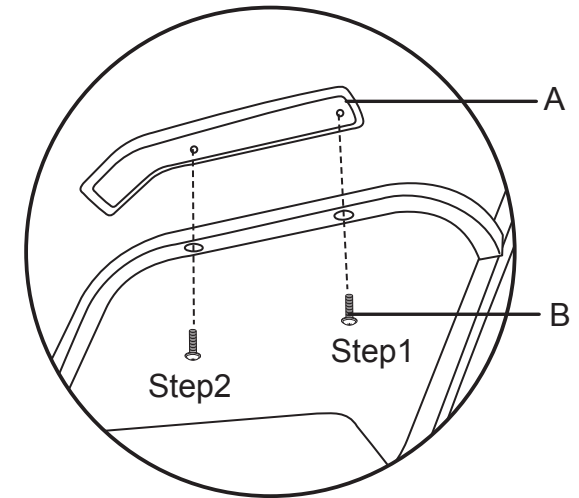

AL-81952 "Comfort Class" Stack Chair with Arms

Parts List

A
Arm pads
2 pcs.

B
Screws
4 pcs.

WEIGHT CAPACITY: 500 lbs.

CAUTION:

1. Do not use this chair as a step ladder.
2. Check for loose screws and tighten them every 6 months.