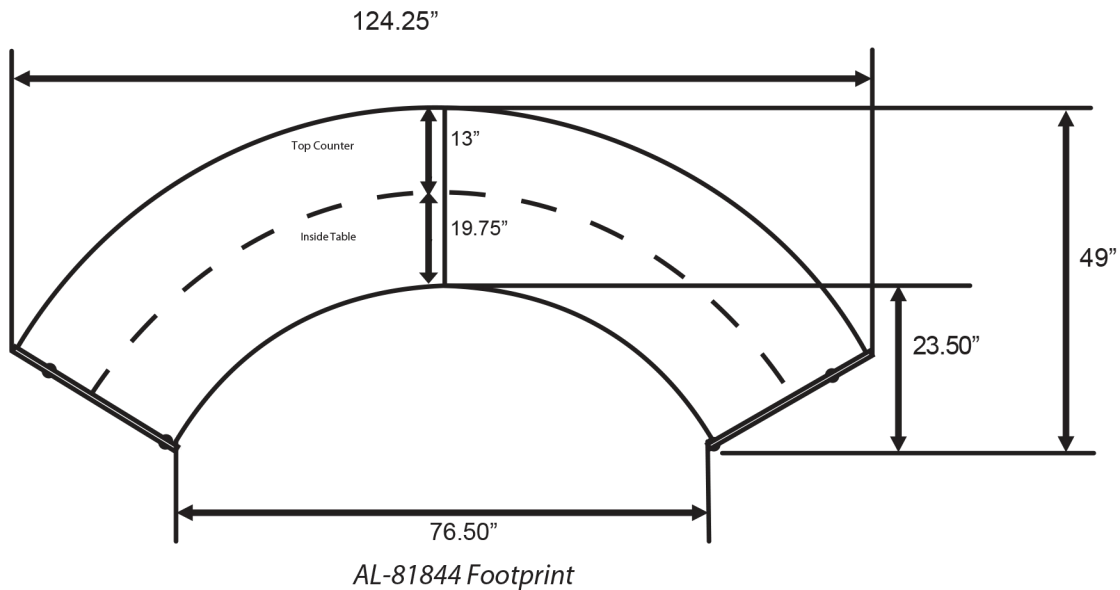

Plexi Reception Stations

Phone: 800-323-4282
Fax: 800-950-1167

info@alcosales.com
www.alcosales.com

Like us on Facebook at:
facebook.com/ALCOSalesServiceCo

Follow us on Twitter at:
twitter.com/ALCOSales