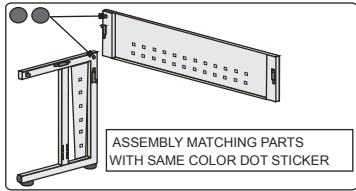

ASSEMBLY INSTRUCTIONS

AL-81844 ADD-ON RECEPTION

PARTS LIST

- A** TOP SHELF (1 PC)
- B** CENTRAL SHELF (1 PC)
- C** BACK PANEL (1 PC)
- D** PANEL SUPPORT (1 PC)
- E** SAFETY KNOB 14.6 MM (4 PCS)
- F** CONNECTOR PLATE (1 PC)
- G** SAFETY KNOB 28 MM (2 PCS)
- H** LEVELING KNOB (1 PC)
- I** SUPPORT BEAM (1 PC)
- J** SCREW 16 MM (1 PCS)

Remove top and central shelves by loosening knobs

Remove support beam by loosening safety knobs

Remove safety knobs

Install this bar at the end of the reception unit