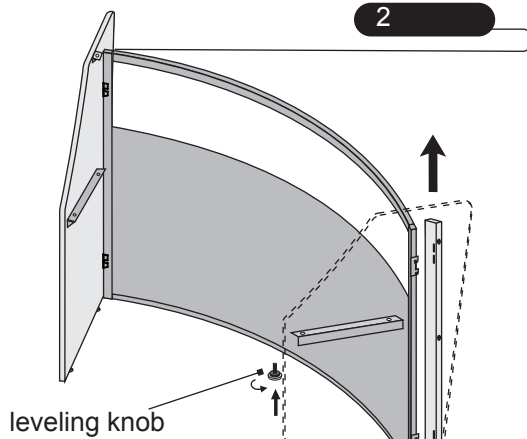

ASSEMBLY INSTRUCTIONS

AL-81844 ADD-ON RECEPTION

PARTS LIST

- A** TOP SHELF (1 PC)
- B** CENTRAL SHELF (1 PC)
- C** BACK PANEL (1 PC)
- D** PANEL SUPPORT (1 PC)
- E** SAFETY KNOB 14.6 MM (4 PCS)
- F** CONNECTOR PLATE (1 PC)
- G** SAFETY KNOB 28 MM (2 PCS)
- H** LEVELING KNOB (1 PC)
- I** SUPPORT BEAM (1 PC)
- J** SCREW 16 MM (1 PCS)

Remove top and central shelves by loosening knobs

Remove support beam by loosening safety knobs

Remove safety knobs

Install this bar at the end of the reception unit