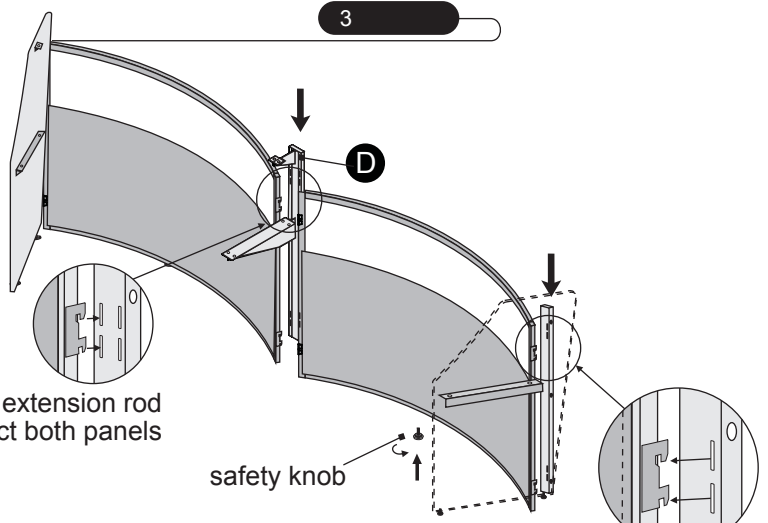

ASSEMBLY INSTRUCTIONS

AL-81844 ADD-ON RECEPTION

PARTS LIST

- A** TOP SHELF (1 PC)
- B** CENTRAL SHELF (1 PC)
- C** BACK PANEL (1 PC)
- D** PANEL SUPPORT (1 PC)
- E** SAFETY KNOB 14.6 MM (4 PCS)
- F** CONNECTOR PLATE (1 PC)
- G** SAFETY KNOB 28 MM (2 PCS)
- H** LEVELING KNOB (1 PC)
- I** SUPPORT BEAM (1 PC)
- J** SCREW 16 MM (1 PCS)

Remove top and central shelves by loosening knobs

Remove support beam by loosening safety knobs

Remove safety knobs

Install this bar at the end of the reception unit