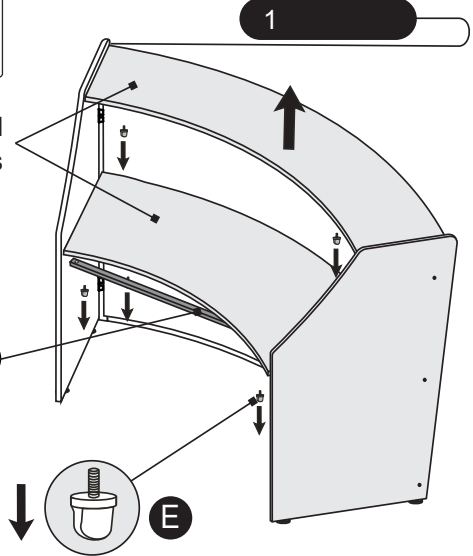

ASSEMBLY INSTRUCTIONS

AL-81844 ADD-ON RECEPTION

PARTS LIST

- A** TOP SHELF (1 PC)
- B** CENTRAL SHELF (1 PC)
- C** BACK PANEL (1 PC)
- D** PANEL SUPPORT (1 PC)
- E** SAFETY KNOB 14.6 MM (4 PCS)
- F** CONNECTOR PLATE (1 PC)
- G** SAFETY KNOB 28 MM (2 PCS)
- H** LEVELING KNOB (1 PC)
- I** SUPPORT BEAM (1 PC)
- J** SCREW 16 MM (1 PCS)

Remove top and central shelves by loosening knobs

Remove support beam by loosening safety knobs

Remove safety knobs

Install this bar at the end of the reception unit