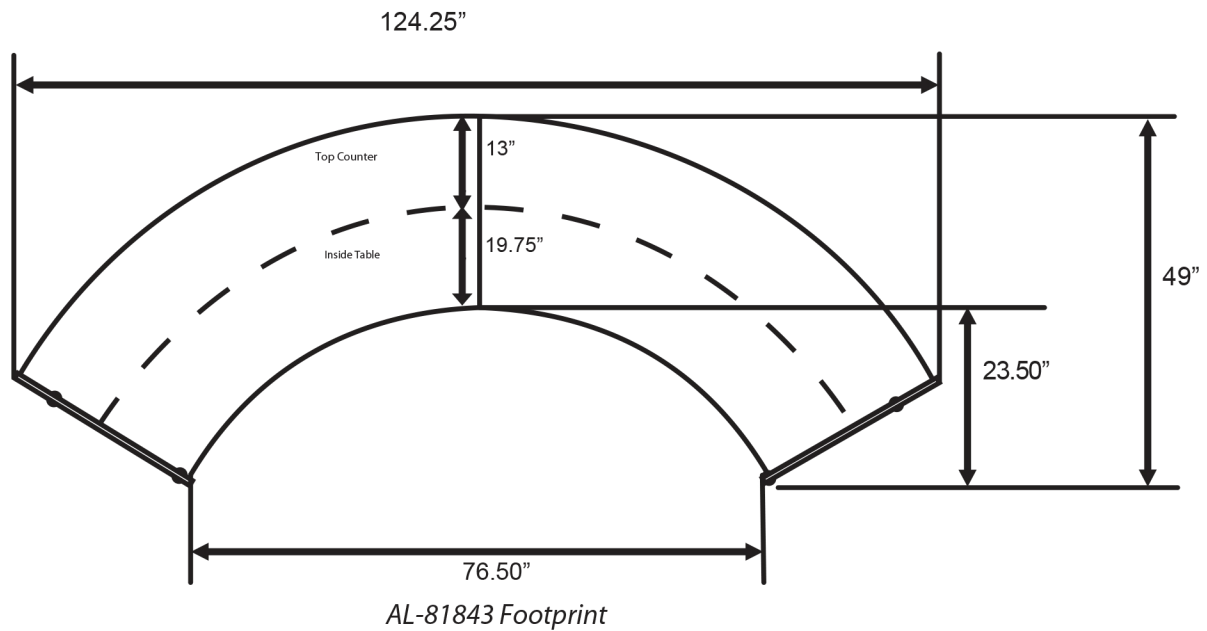

Reception Stations

Phone: 800-323-4282
Fax: 800-950-1167

info@alcosales.com
www.alcosales.com

Like us on Facebook at:
facebook.com/ALCOSalesServiceCo

Follow us on Twitter at:
twitter.com/ALCOSales