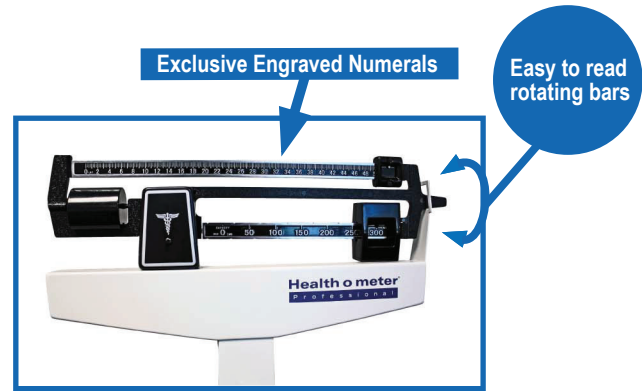

Advantages

- ✓ **Adjustable Unit Measurement Bar**
The mechanical rotating poise bars allow for easy reading of weight in lb or kg
- ✓ **Engraved Numerals**
Engraved numerals on the poise bars can withstand frequent use, providing long-lasting readability
- ✓ **Convenient Weighing Seat**
Plastic, easy-to-clean seat limits infant movement while accurately calculating weight measurement

Model	Shipping Dims. (L x W x H) / Cube	Weight (LB)
AL-75732	25" x 20.625" x 18.625" / 5.56	39.5 lb

Specifications

- Capacity: 130 lb / 65 kg
- Graduation: 1 oz / 20 g
- Seat Size: 24 1/2"(w) x 14 1/4" (d) x 18 1/2" (h) / 622 mm (w) x 362 mm (d) x 470 mm (h)
- Easy to read rotation poise bars for dual read in lb and kg
- Engraved numerals
- 2 Year Limited Warranty