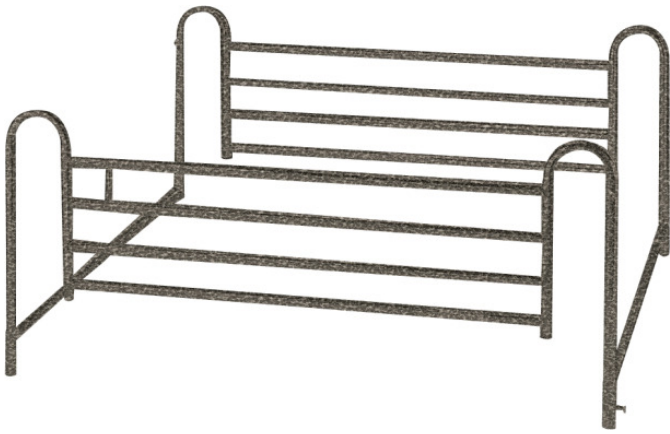

**Standard Telescoping Full-Length Side Rail,
Brown-Vein Finish**

AL-74737

FIGURE A

FIGURE B

FIGURE C

- Attractive brown-vein finish (Figure A - B)
- Constructed of 1" steel
- Telescopes with movement of bed
- Easily adjusts up or down with spring-loaded release
- Spring-loaded crossbars are easy-to-install and remove (Figure C)

PRODUCTS

Description

AL-74737	Bed Rails,Full,BrownVein,4 Bar,1/cs
----------	-------------------------------------

SPECIFICATIONS

Description

Warranty	Limited Lifetime
----------	------------------

ACCESSORIES

Description

AL-46140	Cross Bars, Universal,Brown Vein, 1pr/c, CS
----------	---