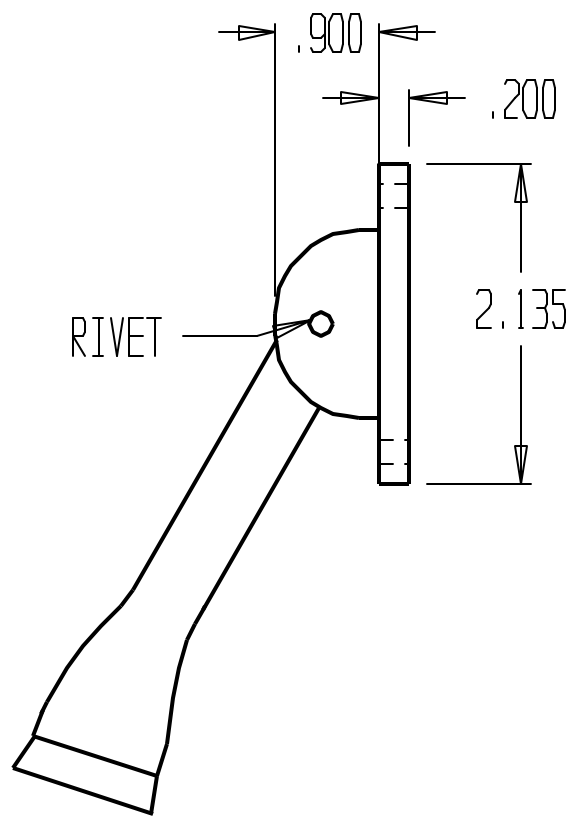

AL-60728 | AL-60729

Product Specifications

Finishes	AL-60728 Polished Brass; AL-60729 Satin Chrome
Type of Stop	Door Holder
Shelf Pack	10
Fasteners	4 ea. #8 x 1" SMS
Projection	5"

REVISIONS			
ZONE	REV	FINISHES :	DATE
		605,613,626	
			APPROVED

		SIZE	DATE:	PART NO.	REV
		A	3/16/04	AL-60728, 60729	
DESIGNER	APPROVED	SCALE	RELEASE DATE	WEIGHT	SHEET