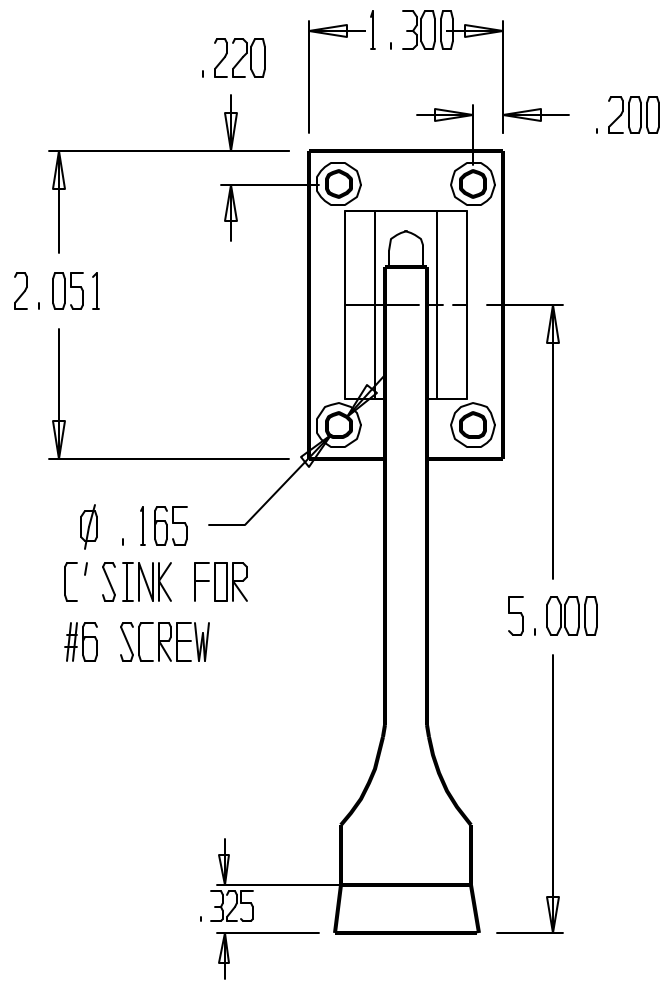

AL-60728 | AL-60729

Product Specifications

Finishes	AL-60728 Polished Brass; AL-60729 Satin Chrome
Type of Stop	Door Holder
Shelf Pack	10
Fasteners	4 ea. #8 x 1" SMS
Projection	5"

REVISIONS			
ZONE	REV	FINISHES :	DATE
		605,613,626	
			APPROVED

		SIZE	DATE:	PART NO.	REV
		A	3/16/04	AL-60728, 60729	
DESIGNER	APPROVED	SCALE	RELEASE DATE	WEIGHT	SHEET