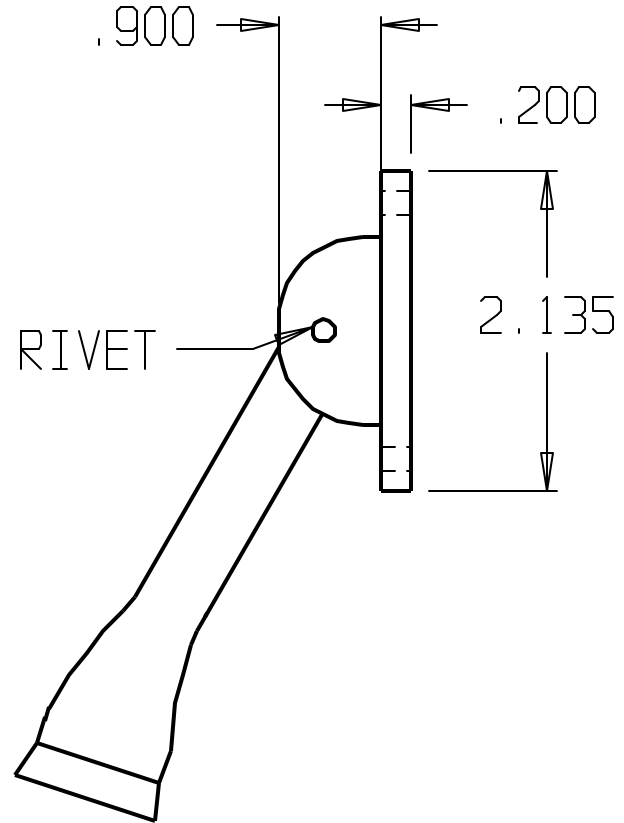

AL-60726 | AL-60727

Product Specifications

Finishes	AL-60726 Polished Brass; AL-60727 Satin Chrome
Type of Stop	Door Holder
ANSI	L11382
Shelf Pack	10
Material	Solid Brass
Fasteners	4 ea. #8 x 1" SMS
Projection	4"

REVISIONS			
ZONE	REV	FINISHES:	DATE
		605, 613, 625, 626	
			APPROVED

ALCO
Sales & Service Co.

DESIGNER

APPROVED

SIZE A	DATE: 3/16/04	PART NO AL-60726, 60727	REV
SCALE	RELEASE DATE	WEIGHT	SHEET