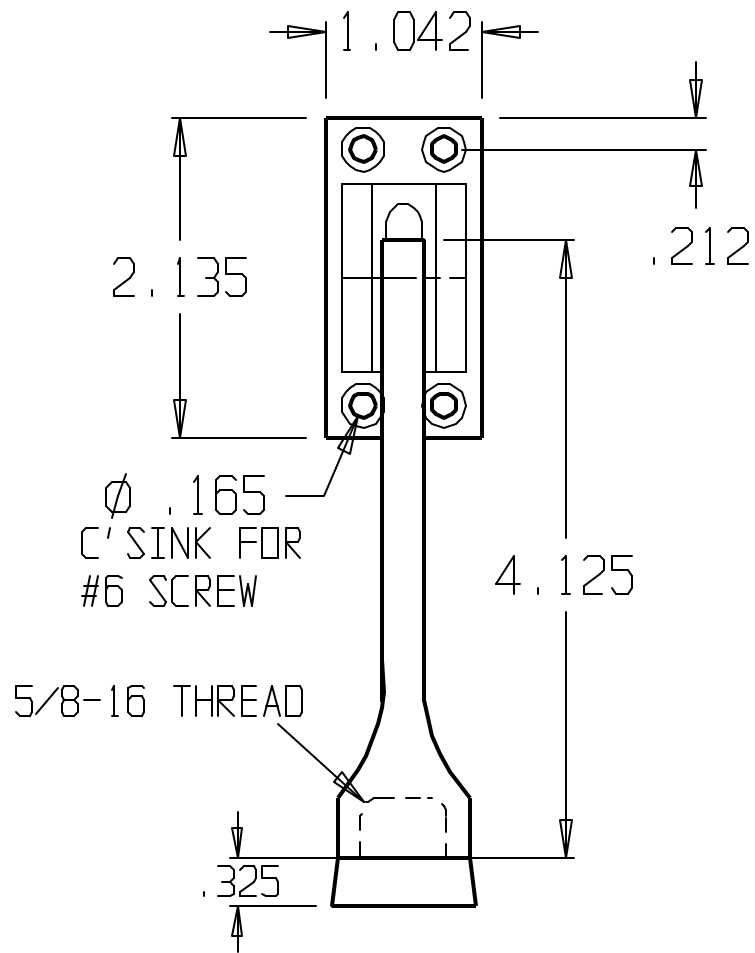

AL-60726 | AL-60727

Product Specifications

Finishes	AL-60726 Polished Brass; AL-60727 Satin Chrome
Type of Stop	Door Holder
ANSI	L11382
Shelf Pack	10
Material	Solid Brass
Fasteners	4 ea. #8 x 1" SMS
Projection	4"

REVISIONS			
ZONE	REV	FINISHES:	DATE
		605, 613, 625, 626	
			APPROVED

ALCO
Sales & Service Co.

DESIGNER

APPROVED

SIZE A	DATE: 3/16/04	PART NO AL-60726, 60727	REV
SCALE	RELEASE DATE	WEIGHT	SHEET