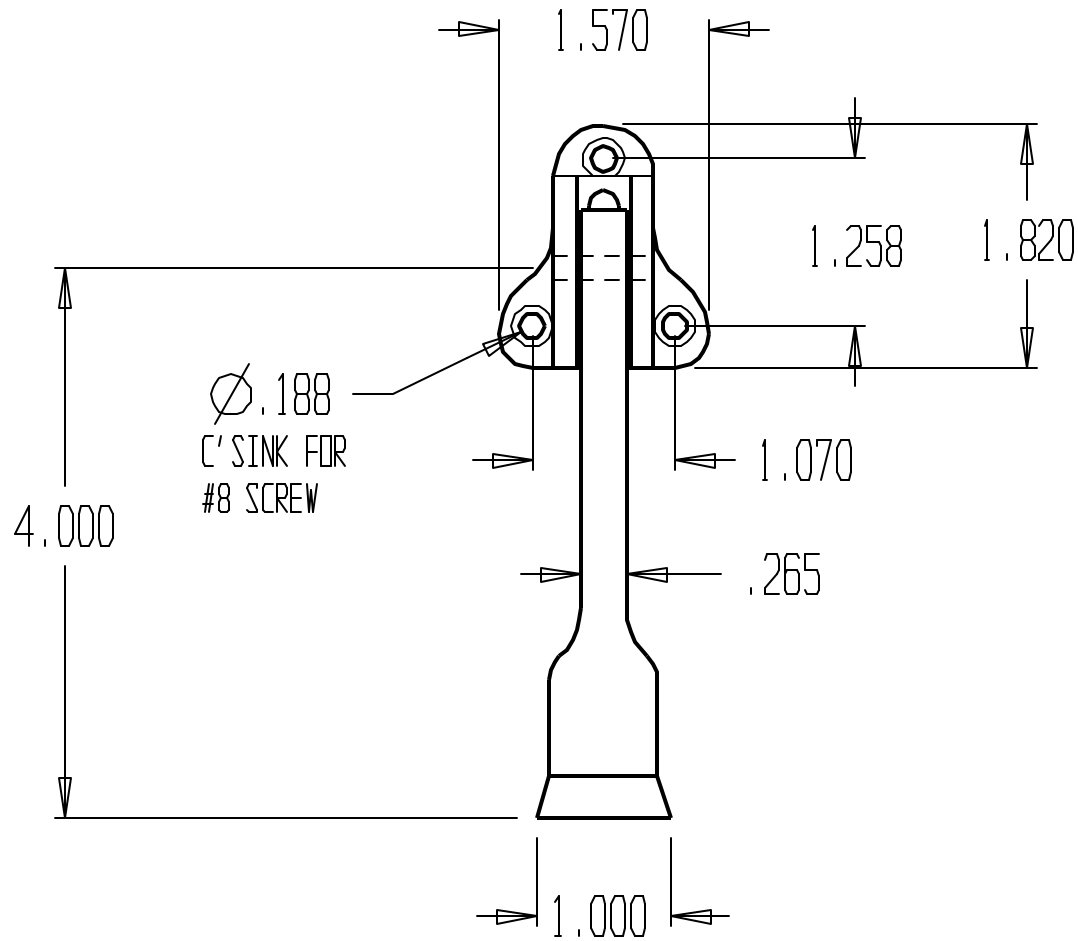

AL-60724 | AL-60725

Product Specifications

Finishes	AL-60724 Brass Plated; AL-60725 Chrome Plated
Type of Stop	Door Holder
ANSI	L11382
Shelf Pack	10
Material	Cast Aluminum
Fasteners	3 ea. #8 x 1" SMS
Projection	4"

REVISIONS			
ZONE	REV	FINISHES:	DATE
		626, BP, BZ, CP, DU	
			APPROVED

ALCO
Sales & Service Co.

DESIGNER	SIZE	DATE:	PART NO.	REV
	A	3/15/04	AL-60724, 60725	
APPROVED	SCALE	RELEASE DATE	WEIGHT	SHEET