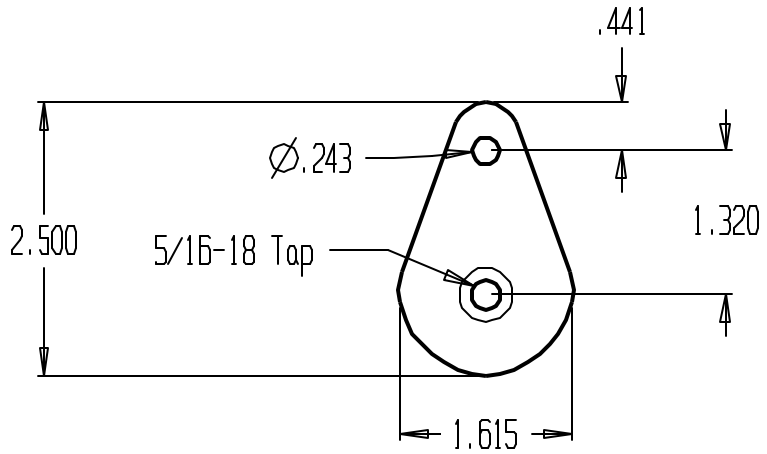

AL-60722 | AL-60723

Product Specifications

Finishes	AL-60722 Polished Brass; AL-60723 Satin Chrome
Type of Stop	Floor Stop
ANSI	L13171
Shelf Pack	10
Material	Cast Brass
Fasteners	1 ea. 5/16-18 x 2-5/8" MS Stud, 1 ea. 5/16-18 x 2-5/8" SMS Stud, 2 ea. #8 x 1" SMS, 1 ea. 14-20 x 1-1/4" MS, 1 ea. 1/4 x 1-1/2" SMS, 3 ea. Plastic Anchors, 1 ea. Lead Expansion Shields
Height	3"
Base	2-1/2" x 1-1/2"

REVISIONS			
ZONE	REV	FINISHES :	DATE
		605,613,626	
			APPROVED

ALCO
Sales & Service Co.

DESIGNER	SIZE	DATE	PART NO.	REV
	A	3/15/04	AL-60722, 60723	
APPROVED	SCALE	RELEASE DATE	WEIGHT	SHEET