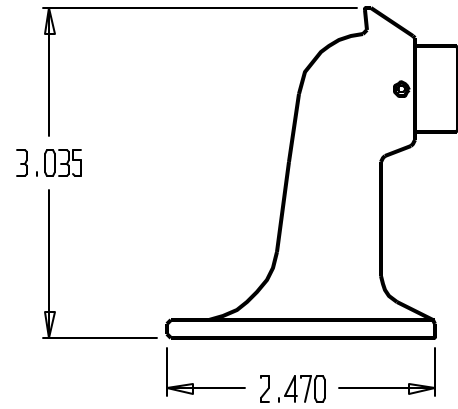

AL-60722 | AL-60723

Product Specifications

Finishes	AL-60722 Polished Brass; AL-60723 Satin Chrome
Type of Stop	Floor Stop
ANSI	L13171
Shelf Pack	10
Material	Cast Brass
Fasteners	1 ea. 5/16-18 x 2-5/8" MS Stud, 1 ea. 5/16-18 x 2-5/8" SMS Stud, 2 ea. #8 x 1" SMS, 1 ea. 14-20 x 1-1/4" MS, 1 ea. 1/4 x 1-1/2" SMS, 3 ea. Plastic Anchors, 1 ea. Lead Expansion Shields
Height	3"
Base	2-1/2" x 1-1/2"

REVISIONS			
ZONE	REV	FINISHES :	DATE
		605,613,626	
			APPROVED

ALCO
Sales & Service Co.

DESIGNER	SIZE	DATE	PART NO.	REV
	A	3/15/04	AL-60722, 60723	
APPROVED	SCALE	RELEASE DATE	WEIGHT	SHEET