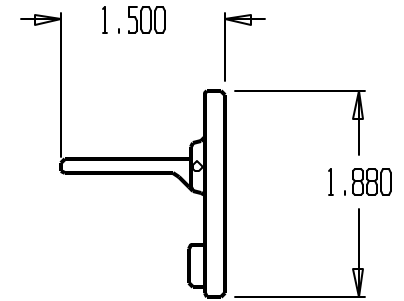

AL-60722 | AL-60723

Product Specifications

Finishes	AL-60722 Polished Brass; AL-60723 Satin Chrome
Type of Stop	Floor Stop
ANSI	L13171
Shelf Pack	10
Material	Cast Brass
Fasteners	1 ea. 5/16-18 x 2-5/8" MS Stud, 1 ea. 5/16-18 x 2-5/8" SMS Stud, 2 ea. #8 x 1" SMS, 1 ea. 14-20 x 1-1/4" MS, 1 ea. 1/4 x 1-1/2" SMS, 3 ea. Plastic Anchors, 1 ea. Lead Expansion Shields
Height	3"
Base	2-1/2" x 1-1/2"

REVISIONS			
ZONE	REV	FINISHES :	DATE
		605,613,626	
			APPROVED

ALCO
Sales & Service Co.

DESIGNER	SIZE	DATE	PART NO.	REV
	A	3/15/04	AL-60722, 60723	
APPROVED	SCALE	RELEASE DATE	WEIGHT	SHEET