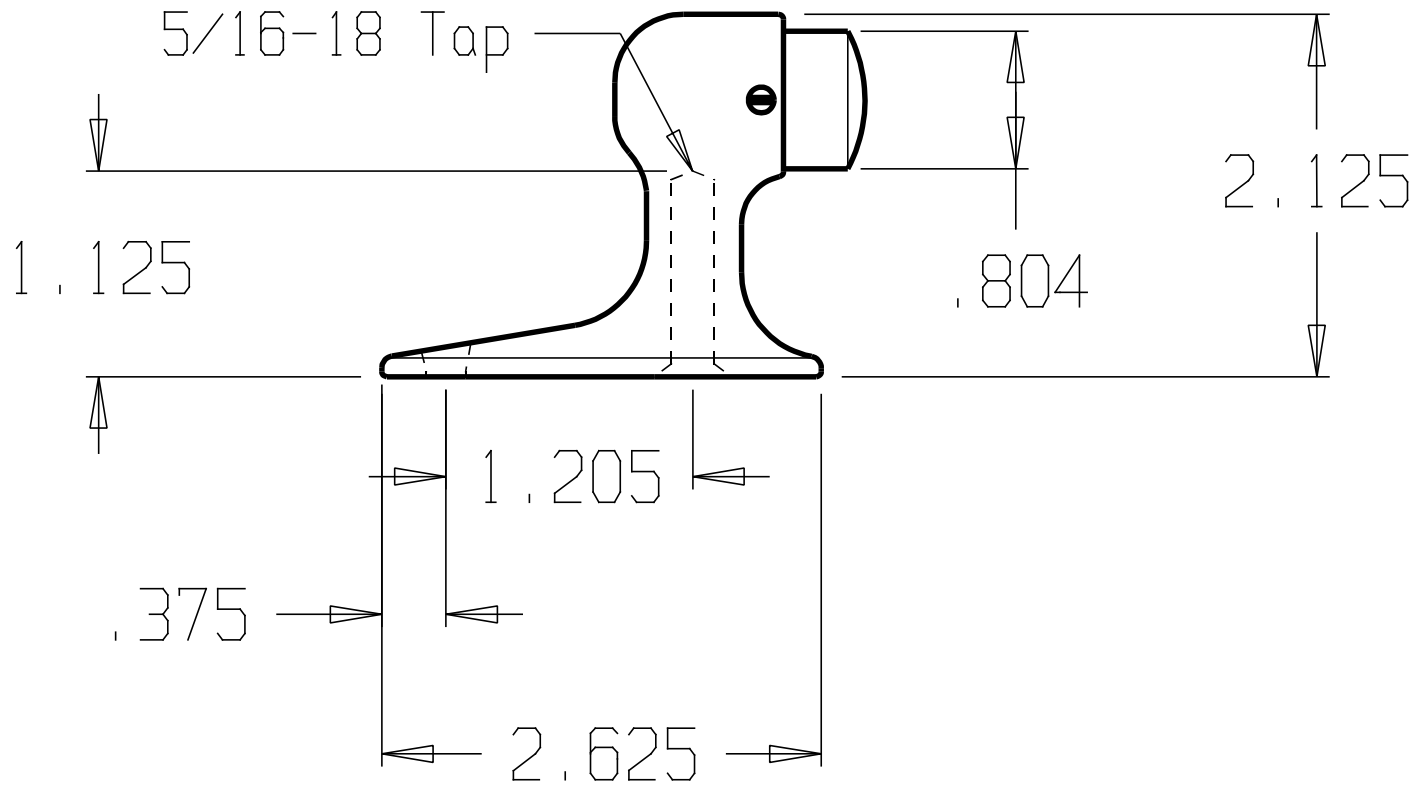

AL-60718 | AL-60719

Product Specifications

Finishes	AL-60718 Polished Brass; AL-60719 Satin Chrome
Type of Stop	Floor Stop
ANSI	L12131
Shelf Pack	10
Material	Cast Brass
Fasteners	1 ea. 5/16-18 x 2-5/8" MS Stud, 1 ea. 5/16-18 x 2-5/8" SMS Stud, 1 ea. #10 x 1" SMS, 1 ea. Plastic Anchor, 1 ea. Lead Expansion Shield
Height	2-1/8"
Base	2-5/8" x 1-5/8"

REVISIONS				
ZONE	REV	FINISHES:	DATE	APPROVED
		605, 613, 619, 620, 626		

ALCO
Sales & Service Co.

DESIGNER

APPROVED

SIZE A	DATE: 3/11/04	PART NO. AL-60718, 60719	REV
SCALE	RELEASE DATE	WEIGHT	SHEET