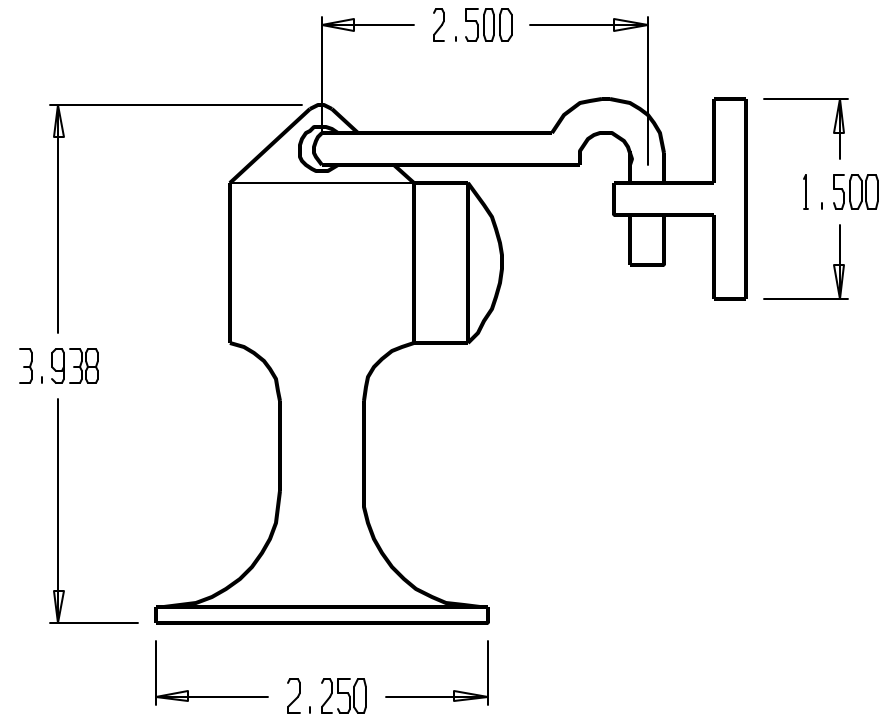

### Product Specifications

Finishes	AL-60716 Polished Brass; AL-60717 Satin Chrome
Type of Stop	Floor Stop
ANSI	L11371
Shelf Pack	10
Material	Cast Brass
Fasteners	1 ea. 5/16-18 x 2-5/8" MS Stud, 1 ea. 5/16-18 x 2-5/8" SMS Stud, 3 ea. #10 x 1" SMS, 3 ea. Plastic Anchors, 1 ea. Lead Expansion Shield
Height	3-7/8"
Base	2-1/4"

REVISIONS				
ZONE	REV	FINISHES:	DATE	APPROVED
		605,613,626		

**ALCO**  
Sales & Service Co.

DESIGNER	
APPROVED	

SIZE A	DATE: 3/18/04	PART NO. AL-60716, 60717	REV
SCALE	RELEASE DATE	WEIGHT	SHEET