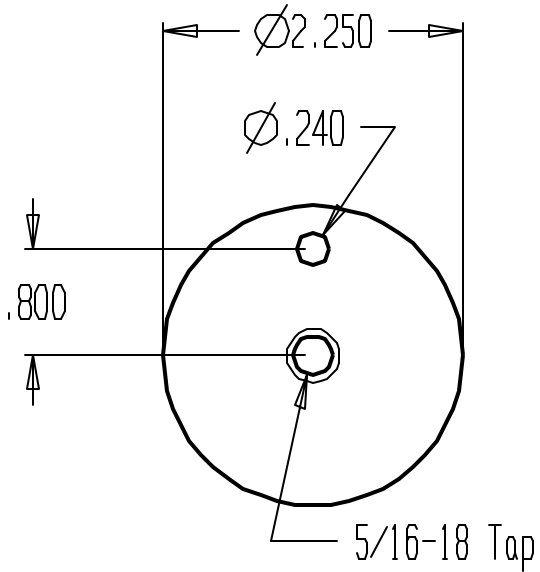

### Product Specifications

Finishes	AL-60716 Polished Brass; AL-60717 Satin Chrome
Type of Stop	Floor Stop
ANSI	L11371
Shelf Pack	10
Material	Cast Brass
Fasteners	1 ea. 5/16-18 x 2-5/8" MS Stud, 1 ea. 5/16-18 x 2-5/8" SMS Stud, 3 ea. #10 x 1" SMS, 3 ea. Plastic Anchors, 1 ea. Lead Expansion Shield
Height	3-7/8"
Base	2-1/4"

REVISIONS				
ZONE	REV	FINISHES:	DATE	APPROVED
		605,613,626		

**ALCO**  
Sales & Service Co.

DESIGNER	
APPROVED	

SIZE A	DATE: 3/18/04	PART NO. AL-60716, 60717	REV
SCALE	RELEASE DATE	WEIGHT	SHEET