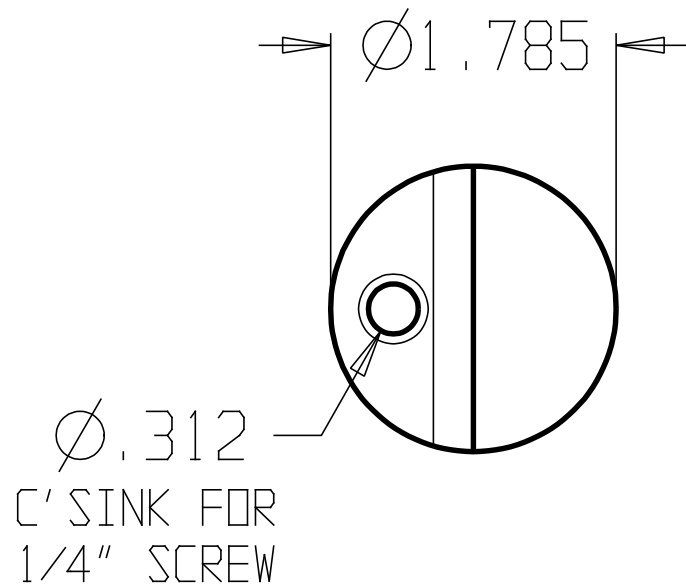

### Product Specifications

Finishes	AL-60712 Polished Brass; AL-60713 Satin Chrome
Type of Stop	Floor Stop
ANSI	L12141
Shelf Pack	20
Material	Cast Brass
Fasteners	1 ea. 1/4-20 x 1-1/4" MS, 1-3/4" 1/4" x 1-1/4" SMS, 1 ea. Plastic Anchor and 1 ea. Lead Expansion Shield
Height	1"
Diameter	1-3/4"
Base	1/8"

REVISIONS				
ZONE	REV	FINISHES:	DATE	APPROVED
		605,606,612,613, 619,620,625,626		

**ALCO**  
Sales & Service Co.

DESIGNER	
APPROVED	

SIZE A	DATE: 2/19/04	PART NO. AL-60712, 60713	REV
SCALE	RELEASE DATE	WEIGHT	SHEET