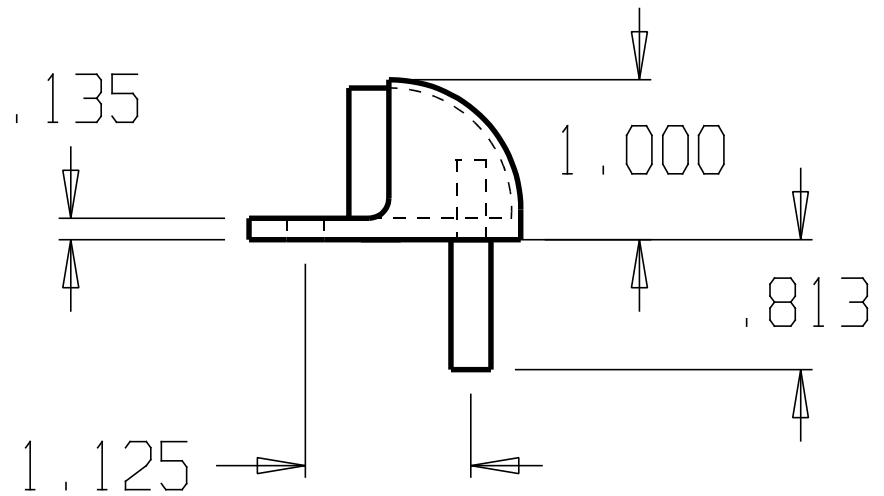

### Product Specifications

Finishes	AL-60712 Polished Brass; AL-60713 Satin Chrome
Type of Stop	Floor Stop
ANSI	L12141
Shelf Pack	20
Material	Cast Brass
Fasteners	1 ea. 1/4-20 x 1-1/4" MS, 1-3/4" 1/4" x 1-1/4" SMS, 1 ea. Plastic Anchor and 1 ea. Lead Expansion Shield
Height	1"
Diameter	1-3/4"
Base	1/8"

REVISIONS				
ZONE	REV	FINISHES:	DATE	APPROVED
		605,606,612,613, 619,620,625,626		

**ALCO**  
Sales & Service Co.

DESIGNER	
APPROVED	

SIZE A	DATE: 2/19/04	PART NO. AL-60712, 60713	REV
SCALE	RELEASE DATE	WEIGHT	SHEET