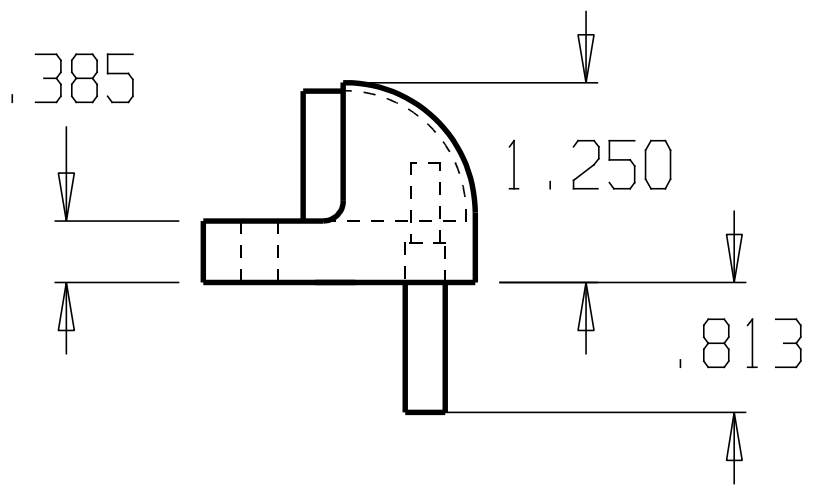

AL-60710 | AL-60711

Product Specifications

Finishes	AL-60710 Polished Brass; AL-60711 Satin Chrome
Type of Stop	Floor Stop
ANSI	L12161
Shelf Pack	20
Material	Cast Brass
Fasteners	1 ea 1/4-20 x 1-1/4" MS, 1 ea. 1/4" x 1-1/4" SMS, 1 ea. Plastic Anchor and 1 ea. Lead Expansion Shield
Height	1-1/4"
Diameter	1-3/4"
Base	3/8"

REVISIONS				
ZONE	REV	FINISHES:	DATE	APPROVED
		605, 606, 612, 613, 619, 620, 625, 626		

ALCO
Sales & Service Co.

DESIGNER	
APPROVED	

SIZE A	DATE: 2/19/04	PART NO. AL-60710, 60711	REV
SCALE	RELEASE DATE	WEIGHT	SHEET