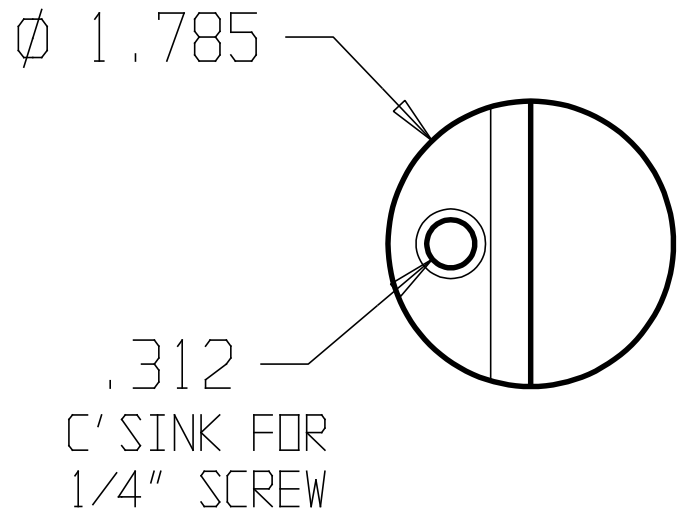

AL-60710 | AL-60711

Product Specifications

Finishes	AL-60710 Polished Brass; AL-60711 Satin Chrome
Type of Stop	Floor Stop
ANSI	L12161
Shelf Pack	20
Material	Cast Brass
Fasteners	1 ea 1/4-20 x 1-1/4" MS, 1 ea. 1/4" x 1-1/4" SMS, 1 ea. Plastic Anchor and 1 ea. Lead Expansion Shield
Height	1-1/4"
Diameter	1-3/4"
Base	3/8"

REVISIONS				
ZONE	REV	FINISHES:	DATE	APPROVED
		605, 606, 612, 613, 619, 620, 625, 626		

ALCO
Sales & Service Co.

DESIGNER	
APPROVED	

SIZE A	DATE: 2/19/04	PART NO. AL-60710, 60711	REV
SCALE	RELEASE DATE	WEIGHT	SHEET