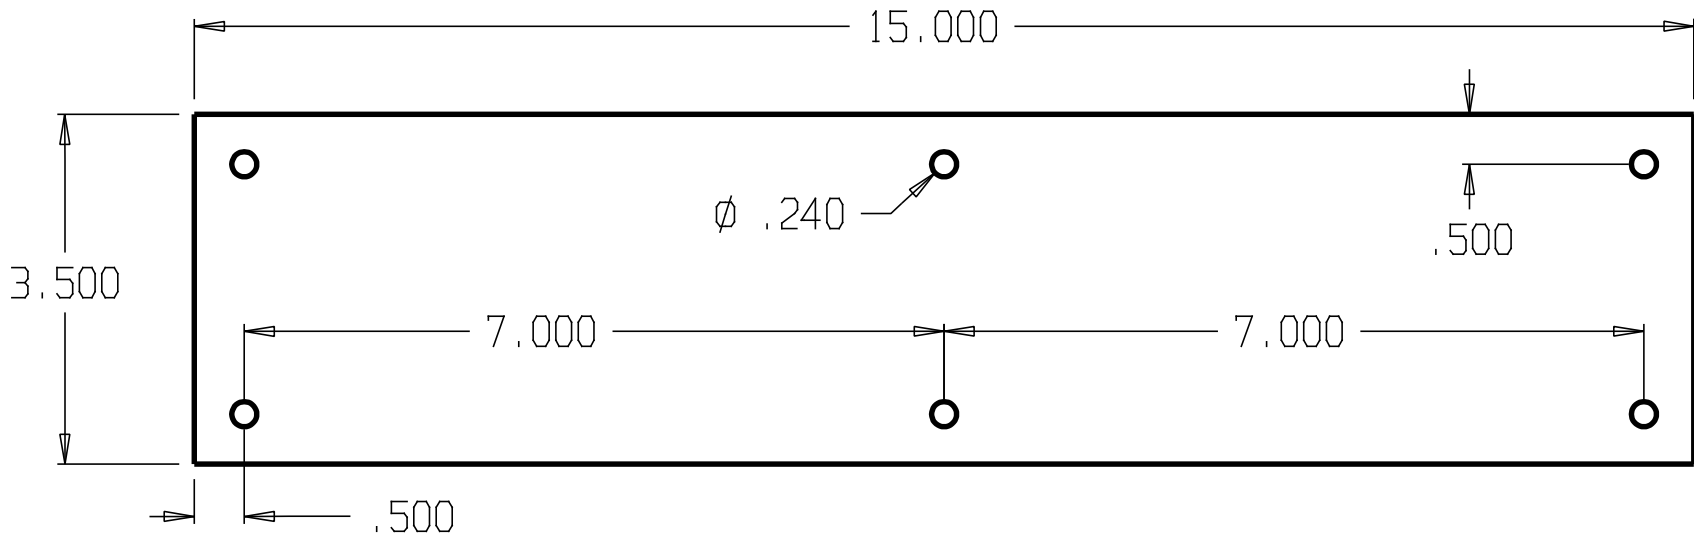

AL-60696 | AL-60697 | AL-60698

Product Specifications

Finishes	AL-60696 Polished Brass; AL-60697 Aluminum, AL-60698 Stainless Steel
Product Type	Push Plate
ANSI	J301
Shelf Pack	10
Length	15"
Width	3-1/2"

REVISIONS				
ZONE	REV	FINISHES:	DATE	APPROVED
		605, 606, 609, 612, 613, 619, 620, 626, 628, 629, 630		

ALCO
Sales & Service Co.

DESIGNER	
APPROVED	

SIZE	DATE:	PART NO.	REV
A	4/28/04	AL-60696, 60697, 60698	
SCALE	RELEASE DATE	WEIGHT	SHEET