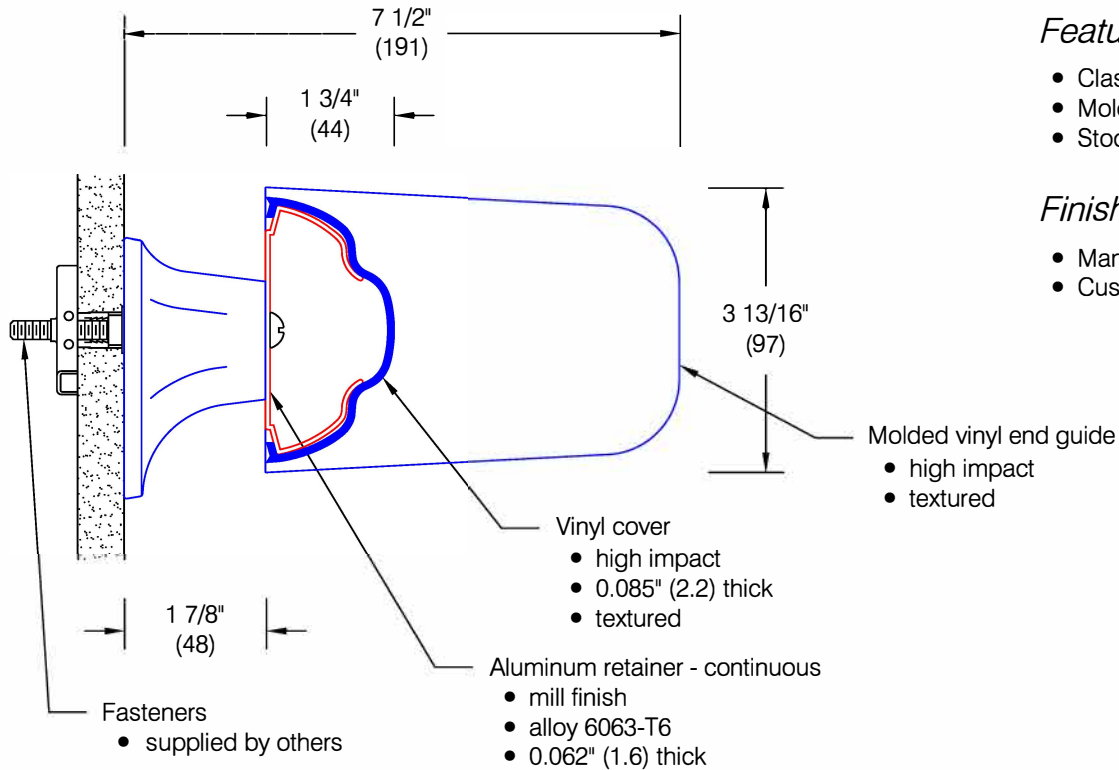

AL-16792 Bed Locator

Features:

- Class A fire rating
- Molded end guides
- Stock length 4'-0" (1219)

Finishes:

- Manufacturer's standard colors
- Custom colors available