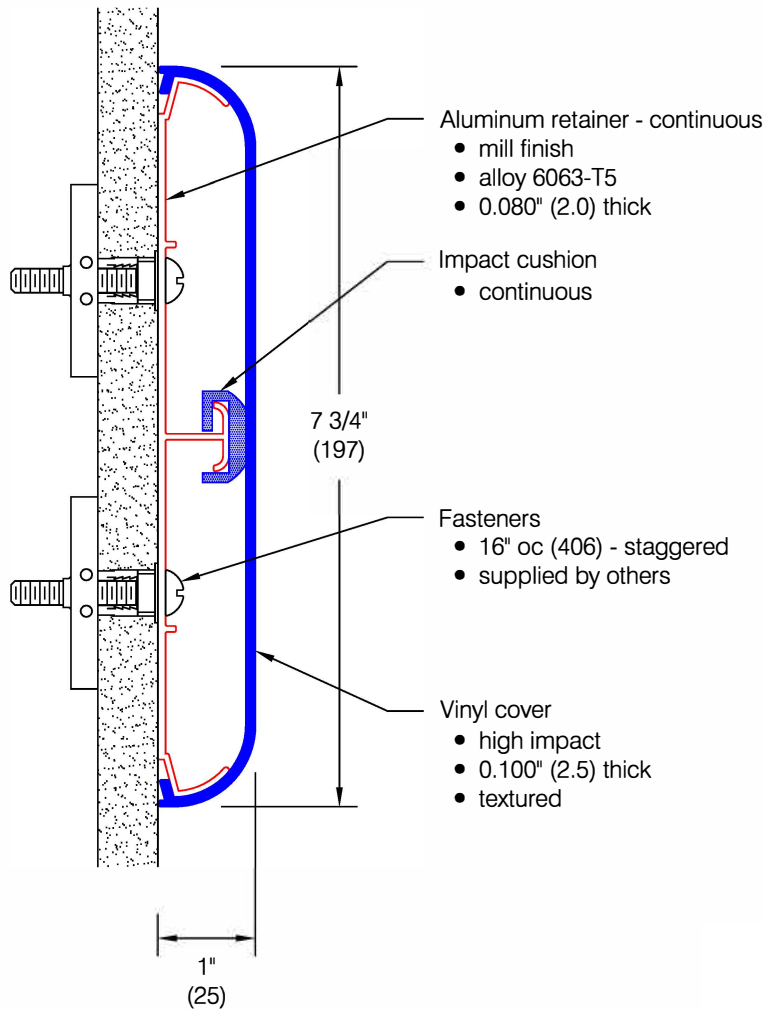

AL-16768 Wal/Guard

Features:

- Class A fire rating
- Molded end caps
- Molded outside corners
- Stock length 12'-0"

Finishes:

- Manufacturer's standard colors
- Custom colors available
- Grooved (AL-16768G)

Optional mounting: