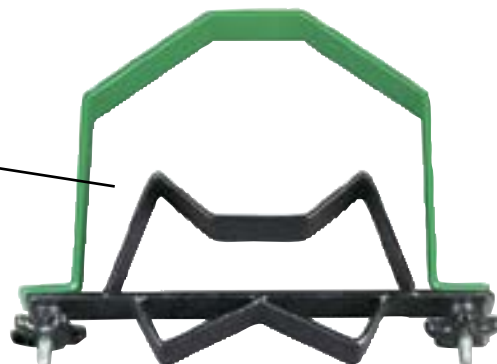

## AL-63519

HEIGHT: 12" WIDTH: 18" (O.D.)  
DEPTH: 18" WEIGHT: 14 LBS.

CYLINDER CAPACITY: 1  
(7" TO 9 1/2")

FEATURES HEAVY DUTY CYLINDER PLACEMENT BAND TO  
SECURE MULTIPLE SIZE CYLINDERS

THIS SIDE IS USED TO HOLD A  
7" TO 8 1/2" DIA. CYL.  
(M OR M60)

THIS SIDE IS USED TO HOLD A  
9" TO 9 1/2" DIA. CYL.  
(H OR T)

800.323.4282  
WWW.ALCOSALES.COM